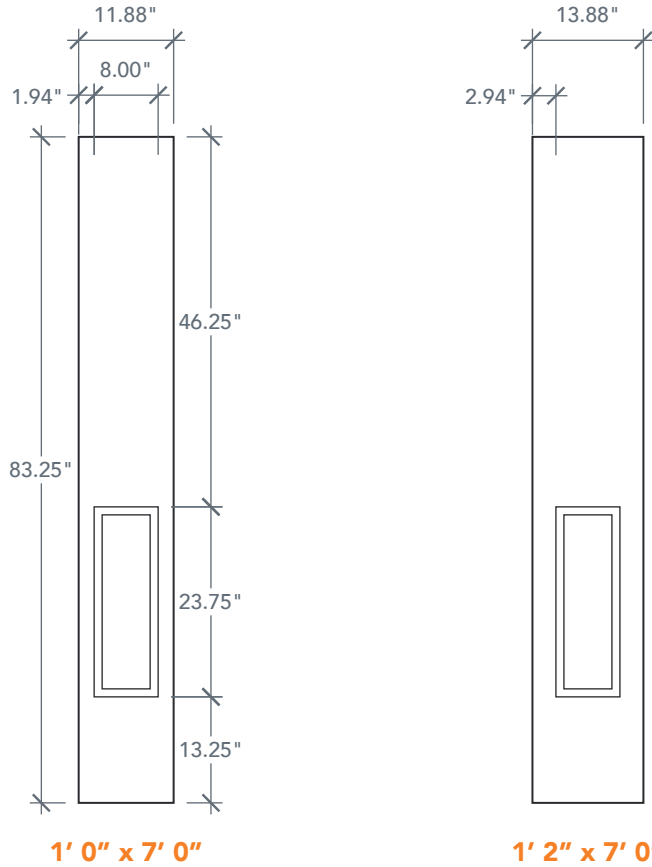

7'0" SLG6170 SIX PANEL UTILITY SIDELITE

OAK SERIES

AVAILABLE SIZING

ARTWORK SCALE: 1/2"=1'

1' 0" x 7' 0"

1' 2" x 7' 0"

NOTE: BY REQUEST, SIDELITE HEIGHT COMES IN VARYING DIMENSIONS TO A MINIMUM OF 83". EXCESS WILL BE TAKEN FROM BOTTOM RAIL. ALL OTHER DIMENSIONS WILL REMAIN THE SAME.

CUTOUTS & GLASS

HALF LITE	
HL2	

ALL	Cutout	9" x 37"
	Glass	8" x 36"

A = 5.0"

FULL LITE	
FL1	

ALL	Cutout	8" x 65"
	Glass	7" x 64"

A = 5.0"

A = DISTANCE FROM TOP OF DOOR TO TOP OF OPENING

MATCHING DOORS

DRG6170

Available Widths:

- 2' 8"
- 2' 10"
- 3' 0"