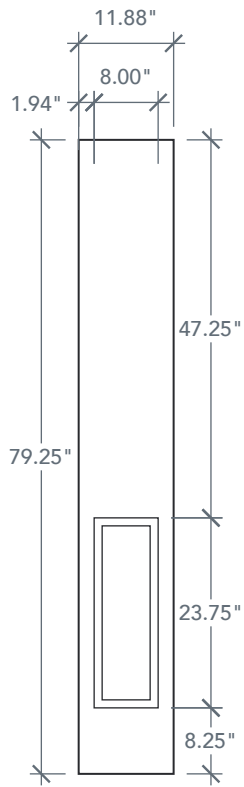

AVAILABLE SIZING

ARTWORK SCALE: 1/2"=1'

1' 0" x 6' 8"

1' 2" x 6' 8"

NOTE: BY REQUEST, SIDELITE HEIGHT COMES IN VARYING DIMENSIONS TO A MINIMUM OF 79". EXCESS WILL BE TAKEN FROM BOTTOM RAIL. ALL OTHER DIMENSIONS WILL REMAIN THE SAME.

CUTOUTS & GLASS

HALF LITE
HL2

ALL Cutout 9" x 37"
Glass 8" x 36"

A = 5.0"

FULL LITE
FL1

ALL Cutout 8" x 65"
Glass 7" x 64"

A = 6.0"

A = DISTANCE FROM TOP OF DOOR TO TOP OF OPENING

MATCHING DOORS

DRG40

Available Widths:
2' 6"
2' 8"
2' 10"
3' 0"

DRG41

Available Widths:
2' 8"
3' 0"
3' 6"

DRG60

Available Widths:
2' 6"
3' 0"

DRG63

Available Widths:
2' 6"
3' 0"