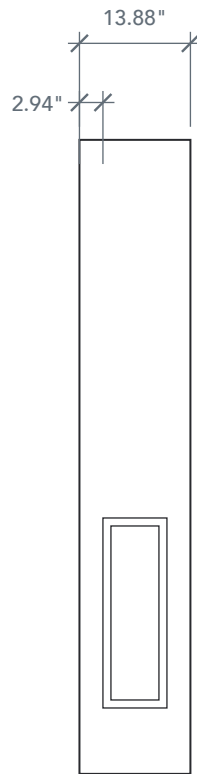

AVAILABLE SIZING

ARTWORK SCALE: 1/2"=1'

1' 0" x 6' 8"

1' 2" x 6' 8"

NOTE: BY REQUEST, SIDELITE HEIGHT COMES IN VARYING DIMENSIONS TO A MINIMUM OF 79". EXCESS WILL BE TAKEN FROM BOTTOM RAIL. ALL OTHER DIMENSIONS WILL REMAIN THE SAME.

CUTOUTS & GLASS

HALF LITE
HL2

ALL Cutout 9" x 37"
Glass 8" x 36"

A = 5.0"

FULL LITE
FL1

ALL Cutout 8" x 65"
Glass 7" x 64"

A = 6.0"

A = DISTANCE FROM TOP OF DOOR TO TOP OF OPENING

MATCHING DOORS

DRG40

Available Widths:
2' 6"
2' 8"
2' 10"
3' 0"

DRG41

Available Widths:
2' 8"
3' 0"
3' 6"

DRG60

Available Widths:
2' 6"
3' 0"

DRG63

Available Widths:
2' 6"
3' 0"