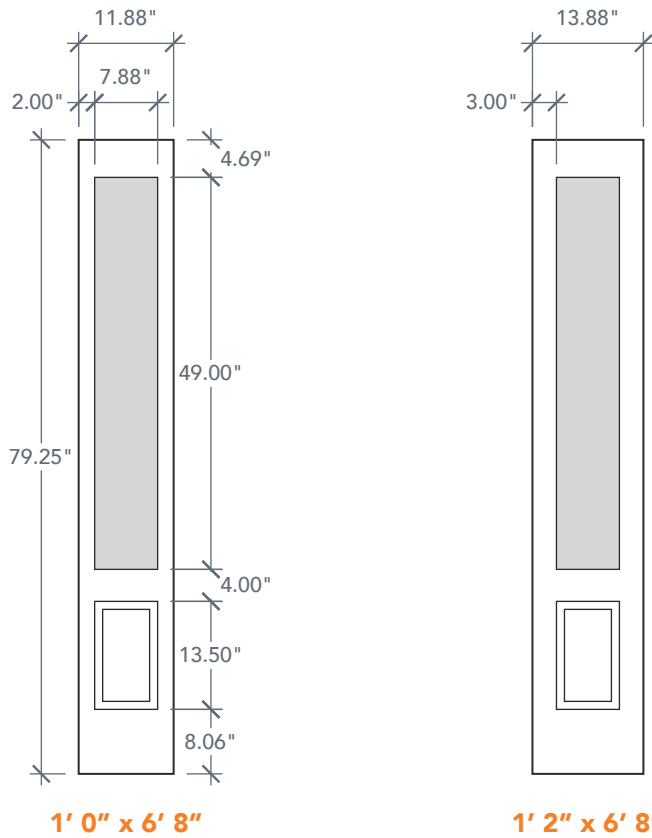

# 6'8" SLG49 3/4 FOUR PANEL SIDELITE

OAK SERIES

## AVAILABLE SIZING

ARTWORK SCALE: 1/2"=1'

NOTE: BY REQUEST, SIDELITE HEIGHT COMES IN VARYING DIMENSIONS TO A MINIMUM OF 79". EXCESS WILL BE TAKEN FROM BOTTOM RAIL. ALL OTHER DIMENSIONS WILL REMAIN THE SAME.

## CUTOUTS & GLASS

ALL Cutout 9" x 49"  
Glass 8" x 48"

A = 4.69"

A = DISTANCE FROM TOP OF DOOR TO TOP OF OPENING

## MATCHING DOORS

DRG49

Available Widths:

2' 8"  
2' 10"  
3' 0"