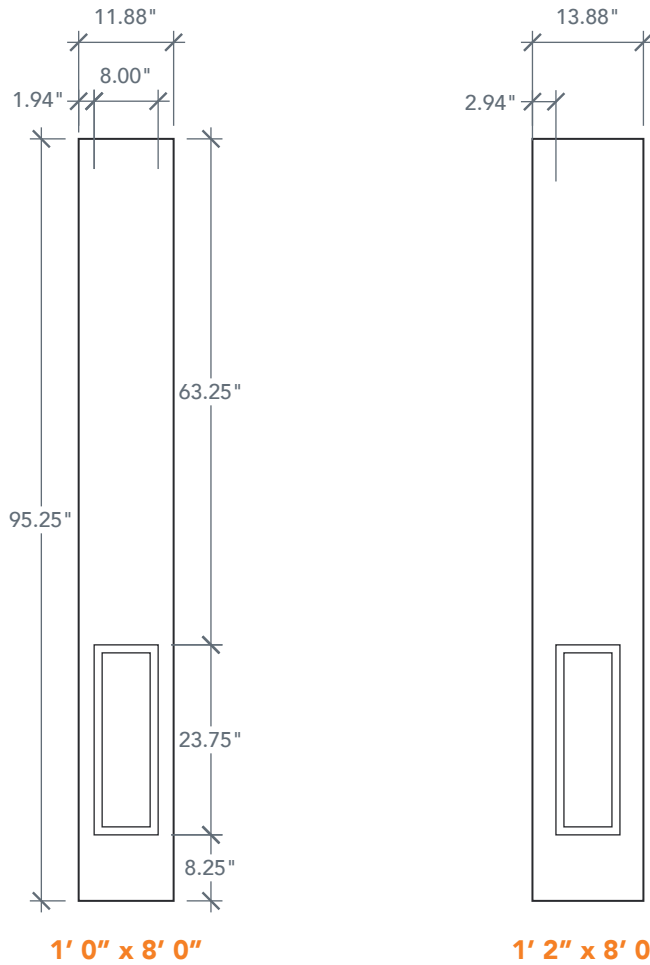

8'0" SLG4180 FOUR PANEL SIDELITE

OAK SERIES

AVAILABLE SIZING

ARTWORK SCALE: 1/2"=1'

1' 0" x 8' 0"

1' 2" x 8' 0"

NOTE: BY REQUEST, SIDELITE HEIGHT COMES IN VARYING DIMENSIONS TO A MINIMUM OF 95". EXCESS WILL BE TAKEN FROM BOTTOM RAIL. ALL OTHER DIMENSIONS WILL REMAIN THE SAME.

CUTOUTS & GLASS

HALF LITE	
341	

ALL	Cutout	9" x 49"
	Glass	8" x 48"

A = 6.0"

FULL LITE	
FL2	

ALL	Cutout	9" x 81"
	Glass	8" x 80"

A = 6.0"

A = DISTANCE FROM TOP OF DOOR TO TOP OF OPENING

MATCHING DOORS

DRS4180
Available Widths:
 2' 8"
 2' 10"
 3' 0"

DRS6080
Available Widths:
 2' 6"
 2' 8"
 3' 0"
 3' 6"