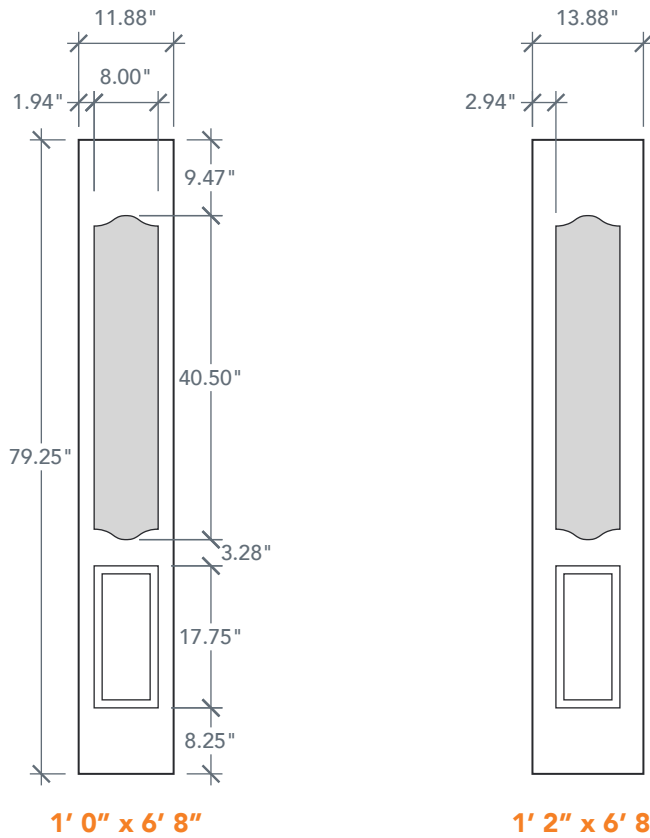

## AVAILABLE SIZING

ARTWORK SCALE: 1/2"=1'

**1' 0" x 6' 8"**

**1' 2" x 6' 8"**

NOTE: BY REQUEST, SIDELITE HEIGHT COMES IN VARYING DIMENSIONS TO A MINIMUM OF 79". EXCESS WILL BE TAKEN FROM BOTTOM RAIL. ALL OTHER DIMENSIONS WILL REMAIN THE SAME.

## CUTOUTS & GLASS

**3/4 OVAL LITE**  
3V1

ALL Cutout 8" x 40 1/2"  
Glass 7" x 39 1/2"

A = 9.47"

**FULL LITE**  
FL1

ALL Cutout 8" x 65"  
Glass 7" x 64"

A = 6.0"

A = DISTANCE FROM TOP OF DOOR TO TOP OF OPENING

## MATCHING DOORS

**DRG3P**

Available Widths:  
3'0"