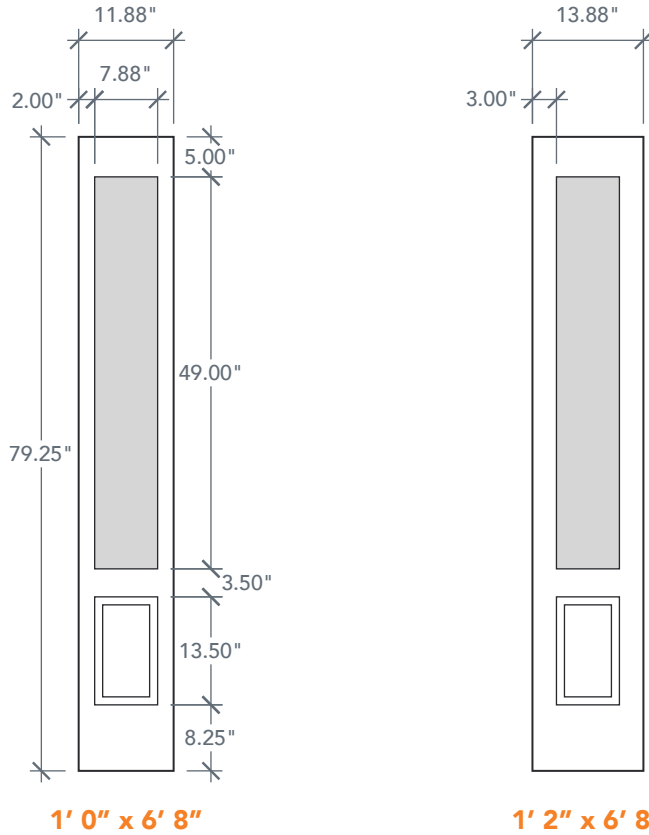

AVAILABLE SIZING

ARTWORK SCALE: 1/2"=1'

1' 0" x 6' 8"

1' 2" x 6' 8"

NOTE: BY REQUEST, SIDELITE HEIGHT COMES IN VARYING DIMENSIONS TO A MINIMUM OF 79". EXCESS WILL BE TAKEN FROM BOTTOM RAIL. ALL OTHER DIMENSIONS WILL REMAIN THE SAME.

CUTOUTS & GLASS

A = DISTANCE FROM TOP OF DOOR TO TOP OF OPENING

MATCHING DOORS

DRG20

Available Widths:
3'0"

DRG3E

Available Widths:
3'0"