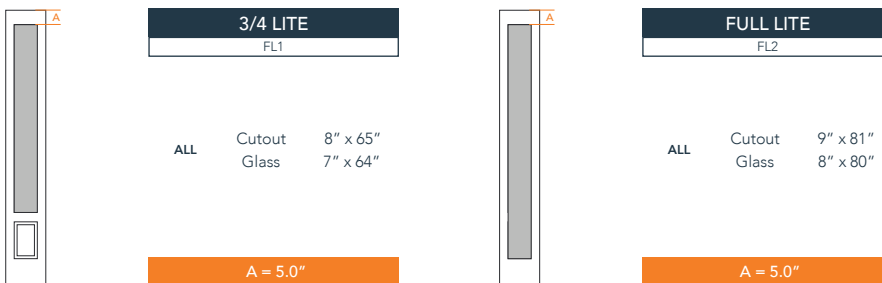

# 8'0" SLG3080 3/4 THREE PANEL SIDELITE

OAK SERIES

## AVAILABLE SIZING

ARTWORK SCALE: 1/2"=1'

NOTE: BY REQUEST, SIDELITE HEIGHT COMES IN VARYING DIMENSIONS TO A MINIMUM OF 95". EXCESS WILL BE TAKEN FROM BOTTOM RAIL. ALL OTHER DIMENSIONS WILL REMAIN THE SAME.

## CUTOUTS & GLASS

A = DISTANCE FROM TOP OF DOOR TO TOP OF OPENING

## MATCHING DOORS

DRS2980

Available Widths:

2' 8"  
2' 10"  
3' 0"

DRS3080

Available Widths:

2' 8"  
2' 10"  
3' 0"