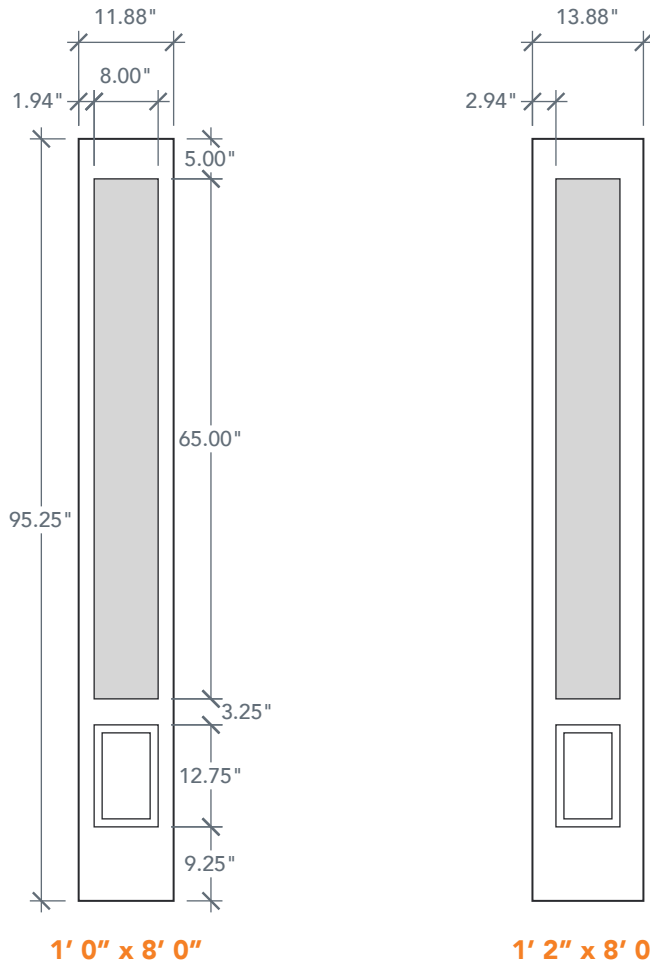

# 8'0" SLG3080 3/4 THREE PANEL SIDELITE

OAK SERIES

## AVAILABLE SIZING

ARTWORK SCALE: 1/2"=1'

NOTE: BY REQUEST, SIDELITE HEIGHT COMES IN VARYING DIMENSIONS TO A MINIMUM OF 95". EXCESS WILL BE TAKEN FROM BOTTOM RAIL. ALL OTHER DIMENSIONS WILL REMAIN THE SAME.

## CUTOUTS & GLASS

A = DISTANCE FROM TOP OF DOOR TO TOP OF OPENING

## MATCHING DOORS

DRS2980

Available Widths:

2' 8"  
2' 10"  
3' 0"

DRS3080

Available Widths:

2' 8"  
2' 10"  
3' 0"