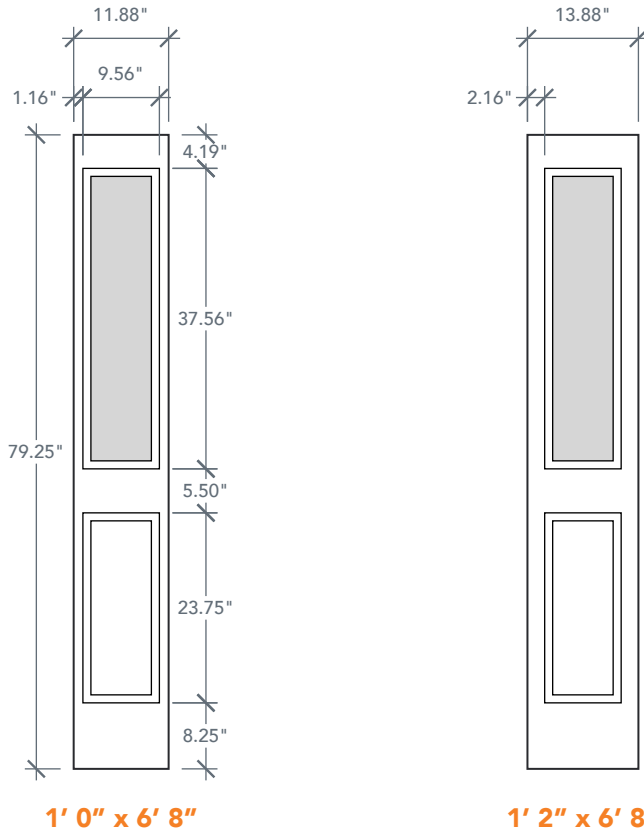

AVAILABLE SIZING

ARTWORK SCALE: 1/2"=1'

NOTE: BY REQUEST, SIDELITE HEIGHT COMES IN VARYING DIMENSIONS TO A MINIMUM OF 79". EXCESS WILL BE TAKEN FROM BOTTOM RAIL. ALL OTHER DIMENSIONS WILL REMAIN THE SAME.

GLASS & DAYLIGHT OPENING

A = DISTANCE FROM TOP OF DOOR TO TOP OF OPENING

MATCHING DOORS