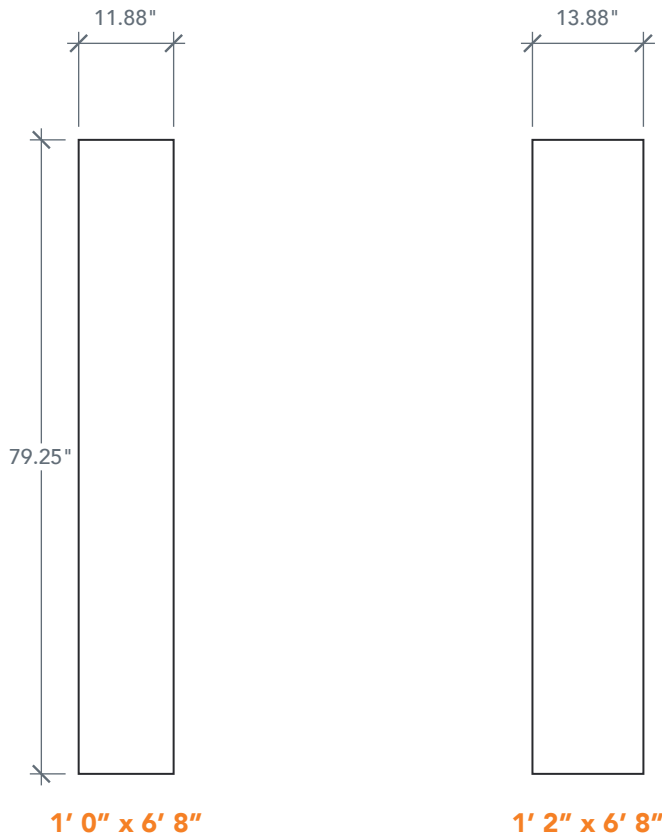

AVAILABLE SIZING

ARTWORK SCALE: 1/2"=1'

NOTE: BY REQUEST, SIDELITE HEIGHT COMES IN VARYING DIMENSIONS TO A MINIMUM OF 79". EXCESS WILL BE TAKEN FROM BOTTOM RAIL. ALL OTHER DIMENSIONS WILL REMAIN THE SAME.

CUTOUTS & GLASS

A = DISTANCE FROM TOP OF DOOR TO TOP OF OPENING

MATCHING DOORS