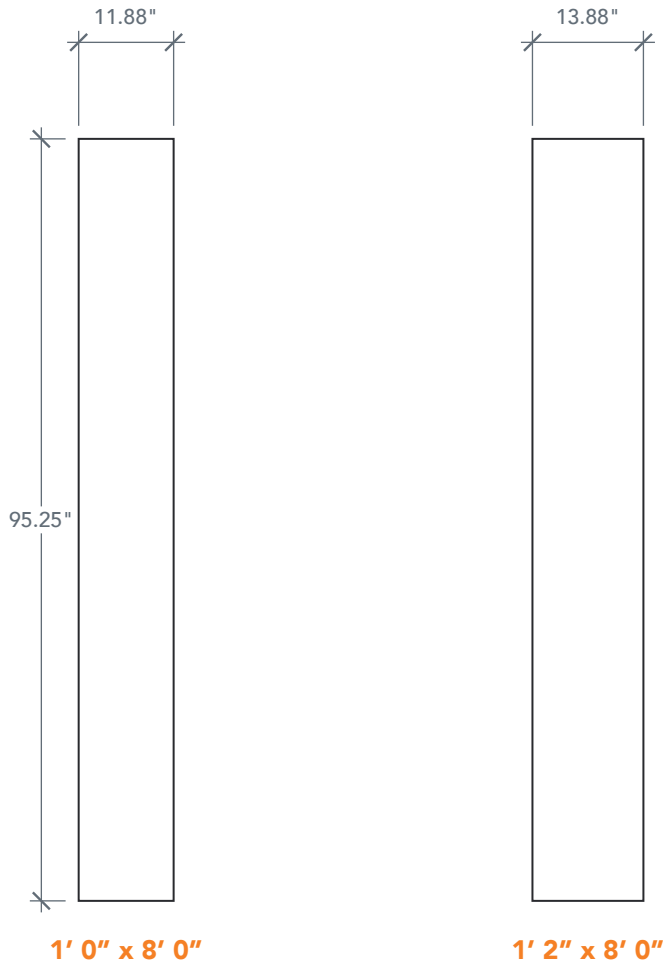

AVAILABLE SIZING

ARTWORK SCALE: 1/2"=1'

NOTE: BY REQUEST, SIDELITE HEIGHT COMES IN VARYING DIMENSIONS TO A MINIMUM OF 95". EXCESS WILL BE TAKEN FROM BOTTOM RAIL. ALL OTHER DIMENSIONS WILL REMAIN THE SAME.

CUTOUTS & GLASS

A = DISTANCE FROM TOP OF DOOR TO TOP OF OPENING

MATCHING DOORS