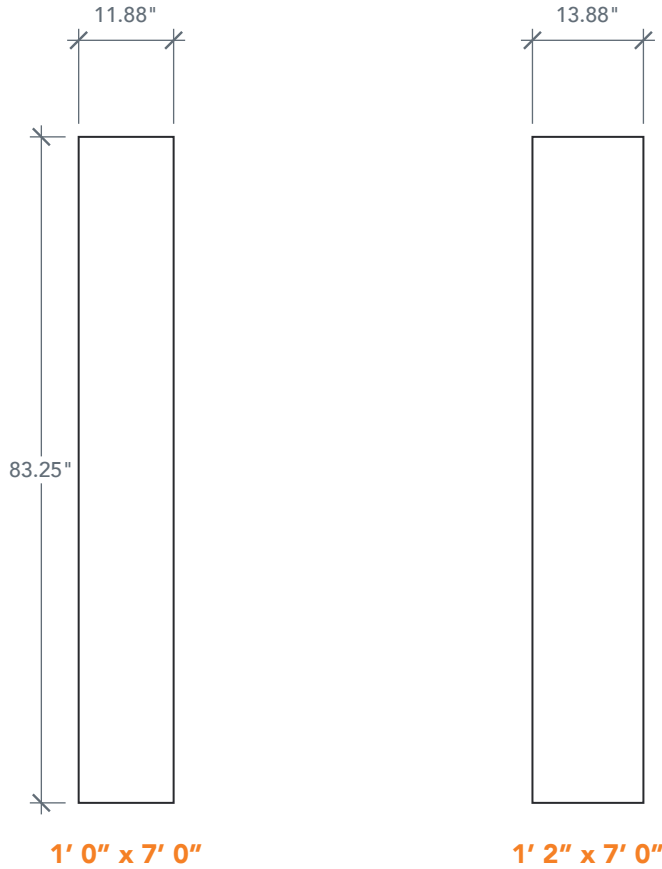

AVAILABLE SIZING

ARTWORK SCALE: 1/2"=1'

NOTE: BY REQUEST, SIDELITE HEIGHT COMES IN VARYING DIMENSIONS TO A MINIMUM OF 83". EXCESS WILL BE TAKEN FROM BOTTOM RAIL. ALL OTHER DIMENSIONS WILL REMAIN THE SAME.

CUTOUTS & GLASS

A = DISTANCE FROM TOP OF DOOR TO TOP OF OPENING

MATCHING DOORS

DRG0070
Available Widths:
 2' 0" 2' 10"
 2' 4" 3' 0"
 2' 6" 3' 6"
 2' 8"