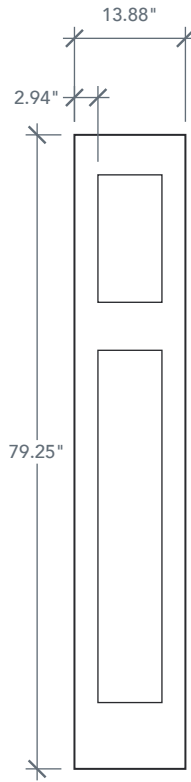

AVAILABLE SIZING

ARTWORK SCALE: 1/2"=1'

**1' 0" x 6' 8"**

**1' 2" x 6' 8"**

NOTE: BY REQUEST, SIDELITE HEIGHT COMES IN VARYING DIMENSIONS TO A MINIMUM OF 79". EXCESS WILL BE TAKEN FROM BOTTOM RAIL. ALL OTHER DIMENSIONS WILL REMAIN THE SAME.

MATCHING DOORS

**DRF3F**

Available Widths:  
 2' 8"  
 2' 10"  
 3' 0"

**DRF3SL**

Available Widths:  
 2' 8"  
 2' 10"  
 3' 0"