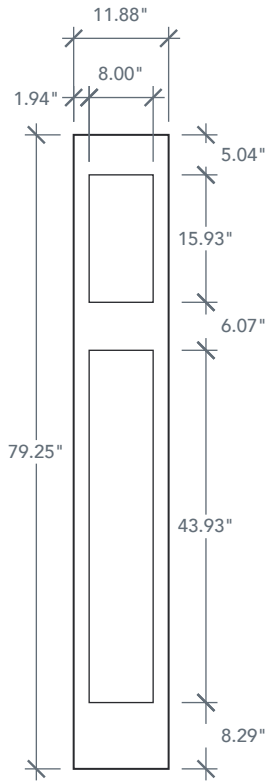

AVAILABLE SIZING

ARTWORK SCALE: 1/2"=1'

**1' 0" x 6' 8"**

**1' 2" x 6' 8"**

NOTE: BY REQUEST, SIDELITE HEIGHT COMES IN VARYING DIMENSIONS TO A MINIMUM OF 79". EXCESS WILL BE TAKEN FROM BOTTOM RAIL. ALL OTHER DIMENSIONS WILL REMAIN THE SAME.

MATCHING DOORS

**DRF3F**

Available Widths:  
 2' 8"  
 2' 10"  
 3' 0"

**DRF3SL**

Available Widths:  
 2' 8"  
 2' 10"  
 3' 0"