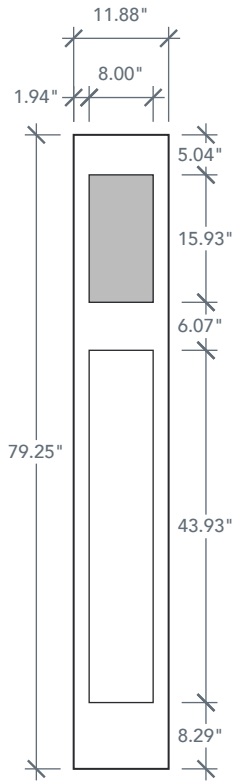

AVAILABLE SIZING

ARTWORK SCALE: 1/2"=1'

1' 0" x 6' 8"

1' 2" x 6' 8"

Glass Measurements

NOTE: BY REQUEST, SIDELITE HEIGHT COMES IN VARYING DIMENSIONS TO A MINIMUM OF 79". EXCESS WILL BE TAKEN FROM BOTTOM RAIL. ALL OTHER DIMENSIONS WILL REMAIN THE SAME.

MATCHING DOORS

DRF3F

Available Widths:
 2' 8"
 2' 10"
 3' 0"

DRF3SL

Available Widths:
 2' 8"
 2' 10"
 3' 0"