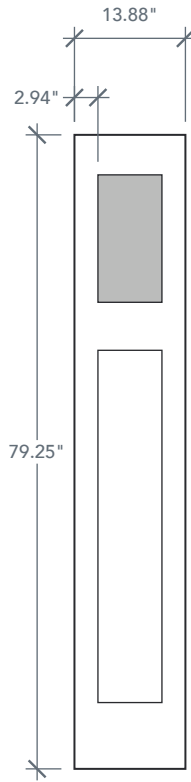

AVAILABLE SIZING

ARTWORK SCALE: 1/2"=1'

1' 0" x 6' 8"

1' 2" x 6' 8"

Glass Measurements

NOTE: BY REQUEST, SIDELITE HEIGHT COMES IN VARYING DIMENSIONS TO A MINIMUM OF 79". EXCESS WILL BE TAKEN FROM BOTTOM RAIL. ALL OTHER DIMENSIONS WILL REMAIN THE SAME.

MATCHING DOORS

DRF3F

Available Widths:
 2' 8"
 2' 10"
 3' 0"

DRF3SL

Available Widths:
 2' 8"
 2' 10"
 3' 0"