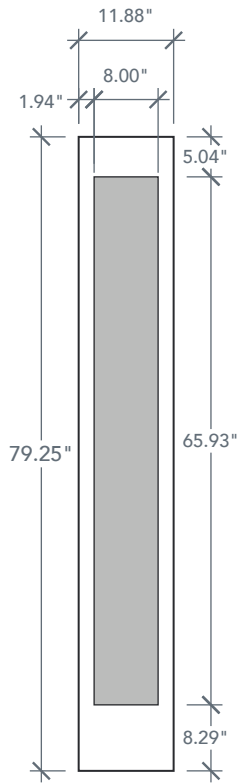

AVAILABLE SIZING

ARTWORK SCALE: 1/2"=1'

1' 0" x 6' 8"

1' 2" x 6' 8"

Glass Measurements

NOTE: BY REQUEST, SIDELITE HEIGHT COMES IN VARYING DIMENSIONS TO A MINIMUM OF 79". EXCESS WILL BE TAKEN FROM BOTTOM RAIL. ALL OTHER DIMENSIONS WILL REMAIN THE SAME.

MATCHING DOORS

DRF3F

Available Widths:
 2' 8"
 2' 10"
 3' 0"

DRF3SL

Available Widths:
 2' 8"
 2' 10"
 3' 0"