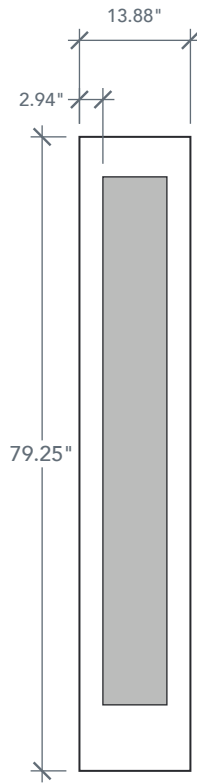

AVAILABLE SIZING

ARTWORK SCALE: 1/2"=1'

1' 0" x 6' 8"

1' 2" x 6' 8"

Glass Measurements

NOTE: BY REQUEST, SIDELITE HEIGHT COMES IN VARYING DIMENSIONS TO A MINIMUM OF 79". EXCESS WILL BE TAKEN FROM BOTTOM RAIL. ALL OTHER DIMENSIONS WILL REMAIN THE SAME.

MATCHING DOORS

DRF3F

Available Widths:
 2' 8"
 2' 10"
 3' 0"

DRF3SL

Available Widths:
 2' 8"
 2' 10"
 3' 0"