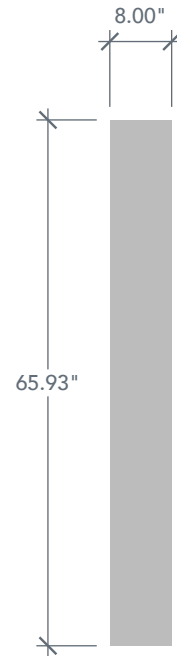

AVAILABLE SIZING

ARTWORK SCALE: 1/2"=1'

1' 0" x 6' 8"

1' 2" x 6' 8"

Glass Measurements

NOTE: BY REQUEST, SIDELITE HEIGHT COMES IN VARYING DIMENSIONS TO A MINIMUM OF 79". EXCESS WILL BE TAKEN FROM BOTTOM RAIL. ALL OTHER DIMENSIONS WILL REMAIN THE SAME.

MATCHING DOORS

DRF3F

Available Widths:
 2' 8"
 2' 10"
 3' 0"

DRF3SL

Available Widths:
 2' 8"
 2' 10"
 3' 0"