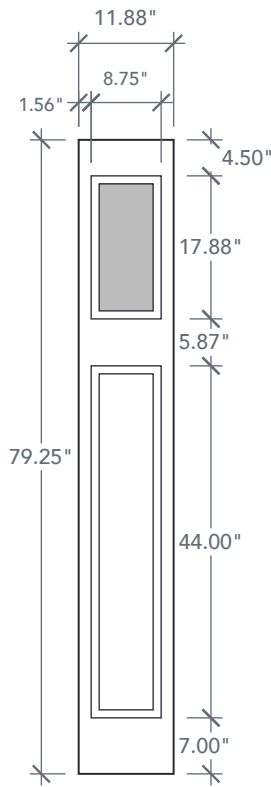

AVAILABLE SIZING

ARTWORK SCALE: 1/2"=1'

1' 0" x 6' 8"

1' 2" x 6' 8"

Daylight Opening

NOTE: BY REQUEST, SIDELITE HEIGHT COMES IN VARYING DIMENSIONS TO A MINIMUM OF 79". EXCESS WILL BE TAKEN FROM BOTTOM RAIL. ALL OTHER DIMENSIONS WILL REMAIN THE SAME.

MATCHING DOOR

DRF3C

Available Widths:
 3' 0"