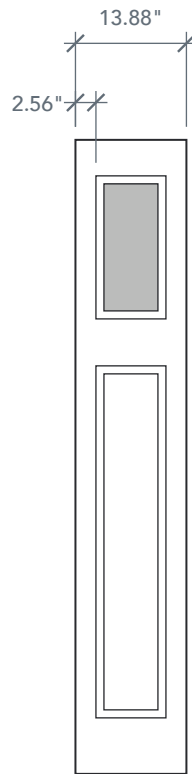

AVAILABLE SIZING

ARTWORK SCALE: 1/2"=1'

1' 0" x 6' 8"

1' 2" x 6' 8"

Daylight Opening

NOTE: BY REQUEST, SIDELITE HEIGHT COMES IN VARYING DIMENSIONS TO A MINIMUM OF 79". EXCESS WILL BE TAKEN FROM BOTTOM RAIL. ALL OTHER DIMENSIONS WILL REMAIN THE SAME.

MATCHING DOOR

DRF3C

Available Widths:
 3' 0"