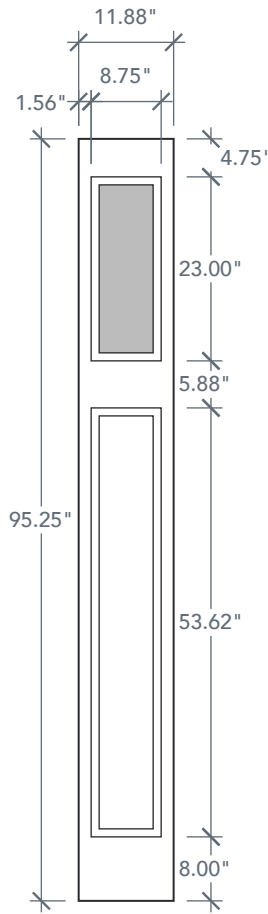

8'0" SLF3C80 TOP LITE SIDELITE

FIR DIRECT GLAZED OVOLO PROFILE

CRAFTSMAN SERIES

AVAILABLE SIZING

ARTWORK SCALE: 1/2"=1'

1' 0" x 8' 0"

1' 2" x 8' 0"

Daylight Opening

NOTE: BY REQUEST, SIDELITE HEIGHT COMES IN VARYING DIMENSIONS TO A MINIMUM OF 95". EXCESS WILL BE TAKEN FROM BOTTOM RAIL. ALL OTHER DIMENSIONS WILL REMAIN THE SAME.

MATCHING DOOR

DRF3C80

Available Widths:
3' 0"