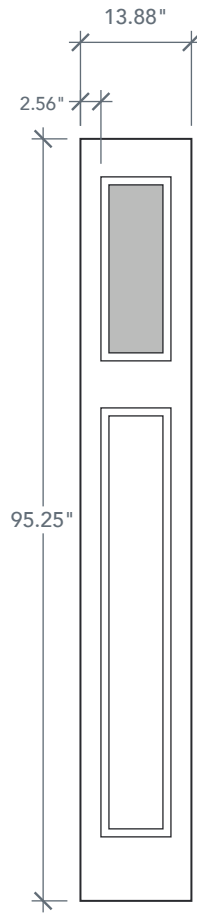

8'0" SLF3C80 TOP LITE SIDELITE

FIR DIRECT GLAZED OVOLO PROFILE

CRAFTSMAN SERIES

AVAILABLE SIZING

ARTWORK SCALE: 1/2"=1'

1' 0" x 8' 0"

1' 2" x 8' 0"

Daylight Opening

NOTE: BY REQUEST, SIDELITE HEIGHT COMES IN VARYING DIMENSIONS TO A MINIMUM OF 95". EXCESS WILL BE TAKEN FROM BOTTOM RAIL. ALL OTHER DIMENSIONS WILL REMAIN THE SAME.

MATCHING DOOR

DRF3C80

Available Widths:
3' 0"