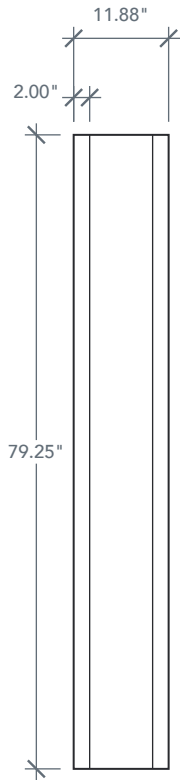

**AVAILABLE SIZING**

ARTWORK SCALE: 1/2"=1'

**1' 0" x 6' 8"**

**1' 2" x 6' 8"**

NOTE: BY REQUEST, SIDELITE HEIGHT COMES IN VARYING DIMENSIONS TO A MINIMUM OF 79". EXCESS WILL BE TAKEN FROM BOTTOM RAIL. ALL OTHER DIMENSIONS WILL REMAIN THE SAME.

**CUTOUTS & GLASS**

PANEL CUTOUTS		
ALL	Cutout	8" x 65"
	Glass	7" x 64"
A = 5.0"		

A = DISTANCE FROM TOP OF DOOR TO TOP OF OPENING.  
 NOTE: PLASTPRO DOES NOT PROVIDE PRE-CUT CONFIGURATION SERVICE FOR THIS DOOR. ADD-IN LITE FRAME AVAILABLE IN SOLUTION DOORLITE SERIES.

**MATCHING DOOR**

**DRF3J**  
**Available Widths:**  
 2' 8"  
 2' 10"  
 3' 0"