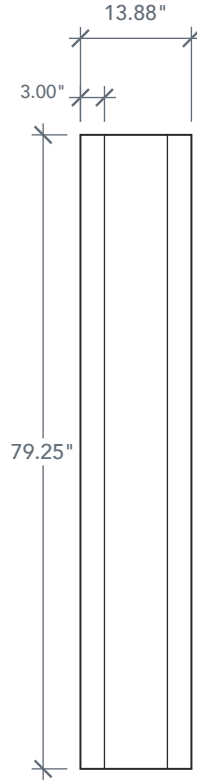

**AVAILABLE SIZING**

ARTWORK SCALE: 1/2"=1'

**1' 0" x 6' 8"**

**1' 2" x 6' 8"**

NOTE: BY REQUEST, SIDELITE HEIGHT COMES IN VARYING DIMENSIONS TO A MINIMUM OF 79". EXCESS WILL BE TAKEN FROM BOTTOM RAIL. ALL OTHER DIMENSIONS WILL REMAIN THE SAME.

**CUTOUTS & GLASS**

PANEL CUTOUTS		
ALL	Cutout	8" x 65"
	Glass	7" x 64"
A = 5.0"		

A = DISTANCE FROM TOP OF DOOR TO TOP OF OPENING.  
 NOTE: PLASTPRO DOES NOT PROVIDE PRE-CUT CONFIGURATION SERVICE FOR THIS DOOR. ADD-IN LITE FRAME AVAILABLE IN SOLUTION DOORLITE SERIES.

**MATCHING DOOR**

**DRF3J**  
**Available Widths:**  
 2' 8"  
 2' 10"  
 3' 0"