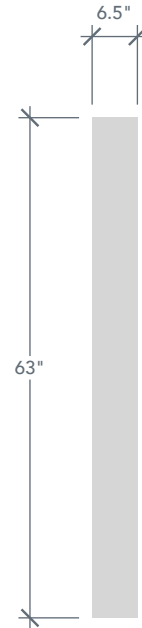

6'8" SLB1S NOVA 90 FULL LITE SIDELITE

ONYX

DIRECT GLAZED

ONYX SERIES

AVAILABLE SIZING

ARTWORK SCALE: 1/2"=1'

1' 0" x 6' 8"

1' 2" x 6' 8"

Daylight Opening

NOTE: BY REQUEST, SIDELITE HEIGHT COMES IN VARYING DIMENSIONS TO A MINIMUM OF 79". EXCESS WILL BE TAKEN FROM BOTTOM RAIL. ALL OTHER DIMENSIONS WILL REMAIN THE SAME.

MATCHING DOORS

DRB1S

Available Widths:

- 2' 0"
- 2' 6"
- 2' 8"
- 2' 10"
- 3' 0"