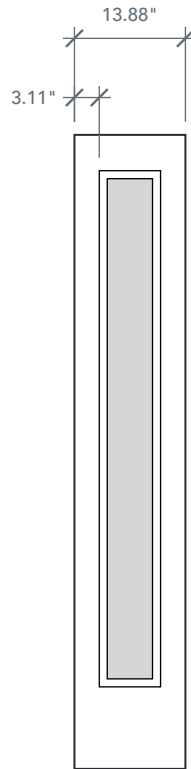

6'8" SLB1S NOVA 90 FULL LITE SIDELITE

ONYX

DIRECT GLAZED

ONYX SERIES

AVAILABLE SIZING

ARTWORK SCALE: 1/2"=1'

1' 0" x 6' 8"

1' 2" x 6' 8"

Daylight Opening

NOTE: BY REQUEST, SIDELITE HEIGHT COMES IN VARYING DIMENSIONS TO A MINIMUM OF 79". EXCESS WILL BE TAKEN FROM BOTTOM RAIL. ALL OTHER DIMENSIONS WILL REMAIN THE SAME.

MATCHING DOORS

DRB1S

Available Widths:

- 2' 0"
- 2' 6"
- 2' 8"
- 2' 10"
- 3' 0"