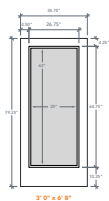

6'8" SLB1S NOVA 90 FULL LITE SIDELITE

ONYX

DIRECT GLAZED

ONYX SERIES

AVAILABLE SIZING

ARTWORK SCALE: 1/2"=1'

1' 0" x 6' 8"

1' 2" x 6' 8"

Daylight Opening

NOTE: BY REQUEST, SIDELITE HEIGHT COMES IN VARYING DIMENSIONS TO A MINIMUM OF 79". EXCESS WILL BE TAKEN FROM BOTTOM RAIL. ALL OTHER DIMENSIONS WILL REMAIN THE SAME.

MATCHING DOORS

DRB1S

Available Widths:

- 2' 0"
- 2' 6"
- 2' 8"
- 2' 10"
- 3' 0"