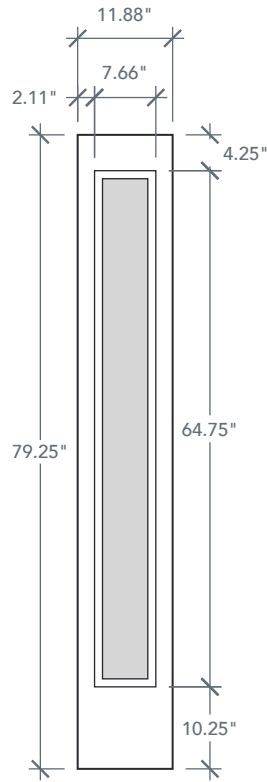

6'8" SLB1S NOVA 90 FULL LITE SIDELITE

ONYX

DIRECT GLAZED

ONYX SERIES

AVAILABLE SIZING

ARTWORK SCALE: 1/2"=1'

1' 0" x 6' 8"

1' 2" x 6' 8"

Daylight Opening

NOTE: BY REQUEST, SIDELITE HEIGHT COMES IN VARYING DIMENSIONS TO A MINIMUM OF 79". EXCESS WILL BE TAKEN FROM BOTTOM RAIL. ALL OTHER DIMENSIONS WILL REMAIN THE SAME.

MATCHING DOORS

DRB1S

Available Widths:

- 2' 0"
- 2' 6"
- 2' 8"
- 2' 10"
- 3' 0"