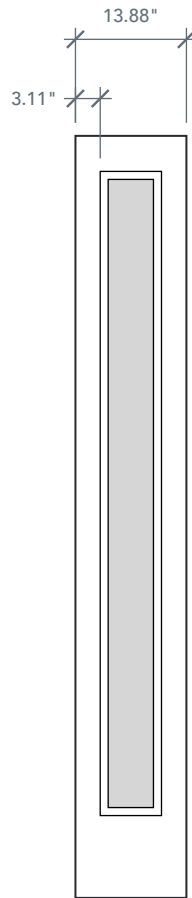

8'0" SLB1S80 NOVA 90 FULL LITE SIDELITE

ONYX

DIRECT GLAZED

ONYX SERIES

AVAILABLE SIZING

ARTWORK SCALE: 1/2"=1'

1' 0" x 8' 0"

1' 2" x 8' 0"

Daylight Opening

NOTE: BY REQUEST, SIDELITE HEIGHT COMES IN VARYING DIMENSIONS TO A MINIMUM OF 95". EXCESS WILL BE TAKEN FROM BOTTOM RAIL. ALL OTHER DIMENSIONS WILL REMAIN THE SAME.

MATCHING DOORS

DRB1S80

Available Widths:

- 2' 0"
- 2' 6"
- 2' 8"
- 2' 10"
- 3' 0"