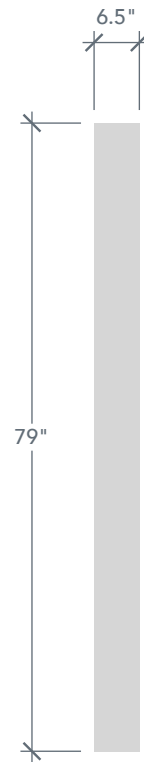

8'0" SLB1S80 NOVA 90 FULL LITE SIDELITE

ONYX

DIRECT GLAZED

ONYX SERIES

AVAILABLE SIZING

ARTWORK SCALE: 1/2"=1'

1' 0" x 8' 0"

1' 2" x 8' 0"

Daylight Opening

NOTE: BY REQUEST, SIDELITE HEIGHT COMES IN VARYING DIMENSIONS TO A MINIMUM OF 95". EXCESS WILL BE TAKEN FROM BOTTOM RAIL. ALL OTHER DIMENSIONS WILL REMAIN THE SAME.

MATCHING DOORS

DRB1S80

Available Widths:

- 2' 0"
- 2' 6"
- 2' 8"
- 2' 10"
- 3' 0"