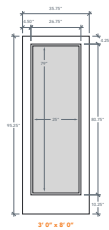

8'0" SLB1S80 NOVA 90 FULL LITE SIDELITE

ONYX

DIRECT GLAZED

ONYX SERIES

AVAILABLE SIZING

ARTWORK SCALE: 1/2"=1'

1' 0" x 8' 0"

1' 2" x 8' 0"

Daylight Opening

NOTE: BY REQUEST, SIDELITE HEIGHT COMES IN VARYING DIMENSIONS TO A MINIMUM OF 95". EXCESS WILL BE TAKEN FROM BOTTOM RAIL. ALL OTHER DIMENSIONS WILL REMAIN THE SAME.

MATCHING DOORS

DRB1S80

Available Widths:

- 2' 0"
- 2' 6"
- 2' 8"
- 2' 10"
- 3' 0"