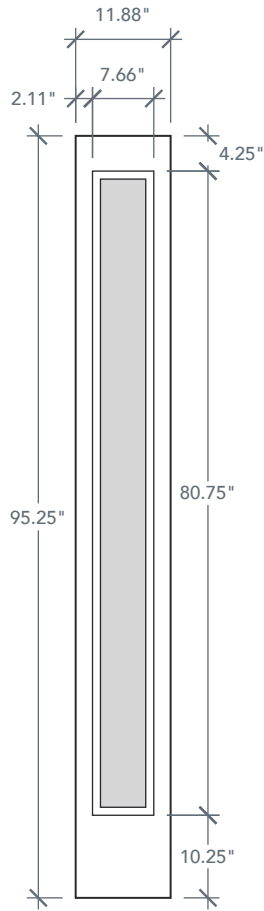

8'0" SLB1S80 NOVA 90 FULL LITE SIDELITE

ONYX

DIRECT GLAZED

ONYX SERIES

AVAILABLE SIZING

ARTWORK SCALE: 1/2"=1'

1' 0" x 8' 0"

1' 2" x 8' 0"

Daylight Opening

NOTE: BY REQUEST, SIDELITE HEIGHT COMES IN VARYING DIMENSIONS TO A MINIMUM OF 95". EXCESS WILL BE TAKEN FROM BOTTOM RAIL. ALL OTHER DIMENSIONS WILL REMAIN THE SAME.

MATCHING DOORS

DRB1S80

Available Widths:

- 2' 0"
- 2' 6"
- 2' 8"
- 2' 10"
- 3' 0"