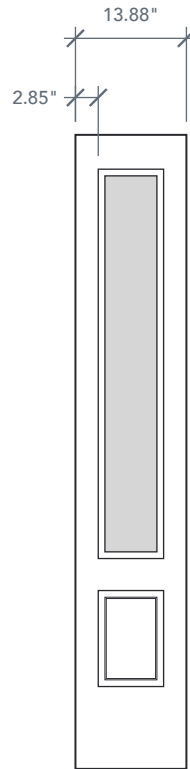

# 6'8" SLB1E NOVA 90 3/4 LITE SIDELITE

ONYX

DIRECT GLAZED

ONYX SERIES

## AVAILABLE SIZING

ARTWORK SCALE: 1/2"=1'

**1' 0" x 6' 8"**

**1' 2" x 6' 8"**

**Daylight Opening**

NOTE: BY REQUEST, SIDELITE HEIGHT COMES IN VARYING DIMENSIONS TO A MINIMUM OF 79". EXCESS WILL BE TAKEN FROM BOTTOM RAIL. ALL OTHER DIMENSIONS WILL REMAIN THE SAME.

## MATCHING DOORS

DRB1E

Available Widths:

- 2' 6"
- 2' 8"
- 2' 10"
- 3' 0"