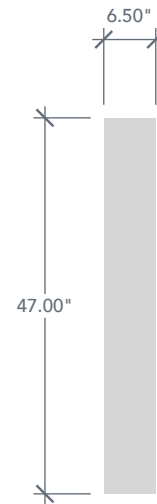

# 6'8" SLB1E NOVA 90 3/4 LITE SIDELITE

ONYX

DIRECT GLAZED

ONYX SERIES

## AVAILABLE SIZING

ARTWORK SCALE: 1/2"=1'

**1' 0" x 6' 8"**

**1' 2" x 6' 8"**

**Daylight Opening**

NOTE: BY REQUEST, SIDELITE HEIGHT COMES IN VARYING DIMENSIONS TO A MINIMUM OF 79". EXCESS WILL BE TAKEN FROM BOTTOM RAIL. ALL OTHER DIMENSIONS WILL REMAIN THE SAME.

## MATCHING DOORS

DRB1E

Available Widths:

- 2' 6"
- 2' 8"
- 2' 10"
- 3' 0"