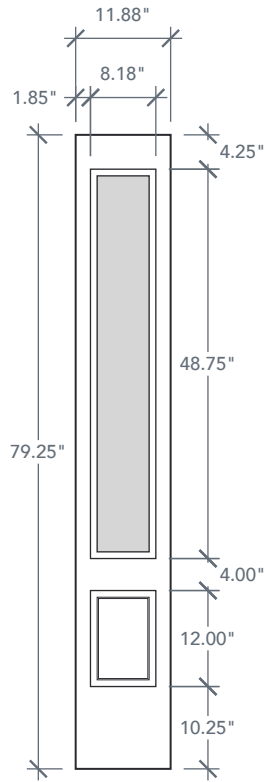

# 6'8" SLB1E NOVA 90 3/4 LITE SIDELITE

ONYX

DIRECT GLAZED

ONYX SERIES

## AVAILABLE SIZING

ARTWORK SCALE: 1/2"=1'

**1' 0" x 6' 8"**

**1' 2" x 6' 8"**

**Daylight Opening**

NOTE: BY REQUEST, SIDELITE HEIGHT COMES IN VARYING DIMENSIONS TO A MINIMUM OF 79". EXCESS WILL BE TAKEN FROM BOTTOM RAIL. ALL OTHER DIMENSIONS WILL REMAIN THE SAME.

## MATCHING DOORS

DRB1E

Available Widths:

- 2' 6"
- 2' 8"
- 2' 10"
- 3' 0"