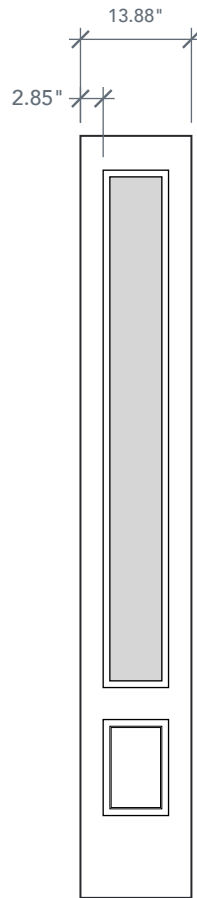

AVAILABLE SIZING

ARTWORK SCALE: 1/2"=1'

1' 0" x 8' 0"

1' 2" x 8' 0"

Daylight Opening

NOTE: BY REQUEST, SIDELITE HEIGHT COMES IN VARYING DIMENSIONS TO A MINIMUM OF 95". EXCESS WILL BE TAKEN FROM BOTTOM RAIL. ALL OTHER DIMENSIONS WILL REMAIN THE SAME.

MATCHING DOORS

DRB1E80

Available Widths:

- 2' 6"
- 2' 8"
- 2' 10"
- 3' 0"