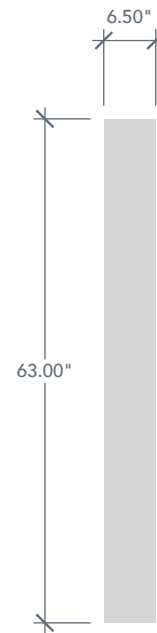

AVAILABLE SIZING

ARTWORK SCALE: 1/2"=1'

1' 0" x 8' 0"

1' 2" x 8' 0"

Daylight Opening

NOTE: BY REQUEST, SIDELITE HEIGHT COMES IN VARYING DIMENSIONS TO A MINIMUM OF 95". EXCESS WILL BE TAKEN FROM BOTTOM RAIL. ALL OTHER DIMENSIONS WILL REMAIN THE SAME.

MATCHING DOORS

DRB1E80

Available Widths:

- 2' 6"
- 2' 8"
- 2' 10"
- 3' 0"