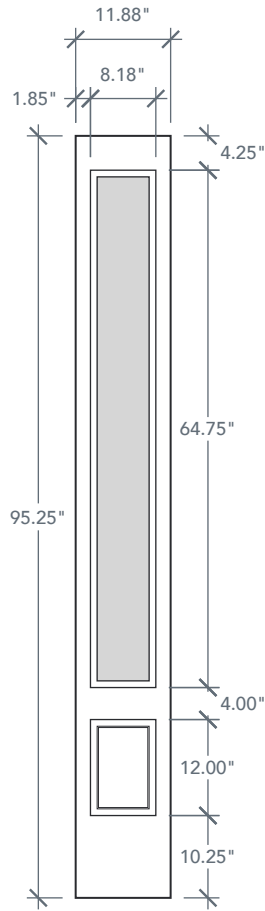

AVAILABLE SIZING

ARTWORK SCALE: 1/2"=1'

1' 0" x 8' 0"

1' 2" x 8' 0"

Daylight Opening

NOTE: BY REQUEST, SIDELITE HEIGHT COMES IN VARYING DIMENSIONS TO A MINIMUM OF 95". EXCESS WILL BE TAKEN FROM BOTTOM RAIL. ALL OTHER DIMENSIONS WILL REMAIN THE SAME.

MATCHING DOORS

DRB1E80

Available Widths:

- 2' 6"
- 2' 8"
- 2' 10"
- 3' 0"