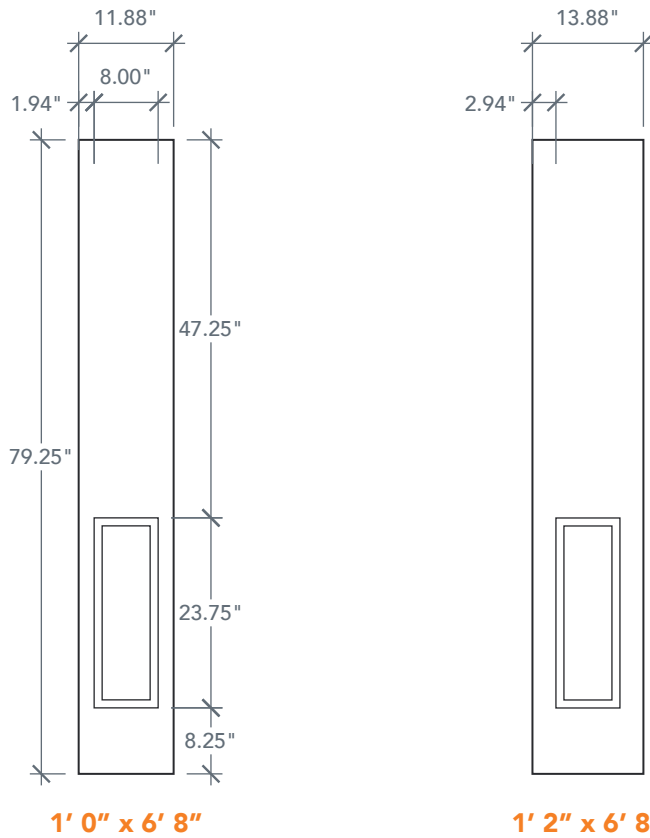

# 6'8" SLA2B TWO PANEL SIDELITE

RUSTIC SERIES

## AVAILABLE SIZING

ARTWORK SCALE: 1/2"=1'

NOTE: BY REQUEST, SIDELITE HEIGHT COMES IN VARYING DIMENSIONS TO A MINIMUM OF 79". EXCESS WILL BE TAKEN FROM BOTTOM RAIL. ALL OTHER DIMENSIONS WILL REMAIN THE SAME.

## CUTOUTS & GLASS

A = DISTANCE FROM TOP OF DOOR TO TOP OF OPENING