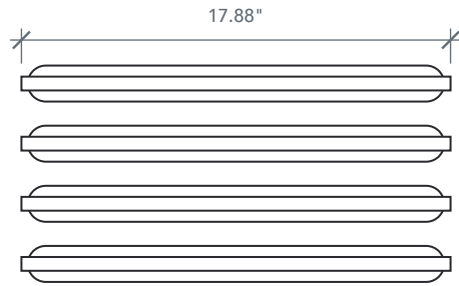

# SDL BARS SIMULATED DIVIDED LITES

SMOOTH & FIR

6'8" OVOLO PROFILE DOOR OPTIONS

CRAFTSMAN SERIES

## ACCESSORY DIMENSIONS

ARTWORK SCALE: AS NOTED

### SDL BAR SIDE PROFILE

ARTWORK SCALE: 1"=1"

**ACSDF23001 3-LITE** FOR 6'8" FIR DOOR  
**ACSDW23005 3-LITE** FOR 6'8" SMOOTH DOOR