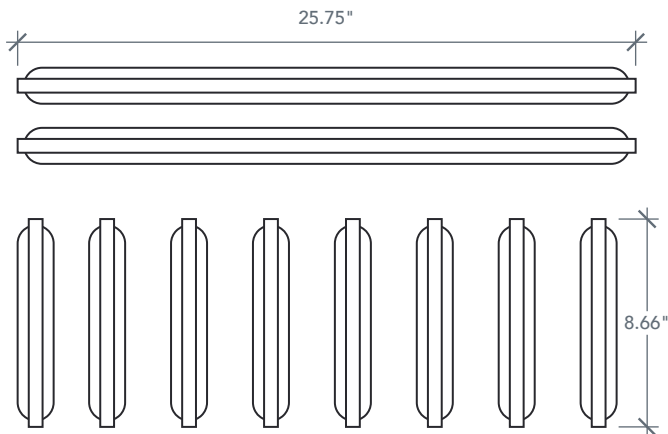

## ACCESSORY DIMENSIONS

ARTWORK SCALE: AS NOTED

### SDL BAR SIDE PROFILE

ARTWORK SCALE: 1"=1"

**ACSDF23001 3-LITE** FOR 6'8" FIR DOOR  
**ACSDW23005 3-LITE** FOR 6'8" SMOOTH DOOR

### ACCESSORY INFO

ARTWORK SCALE: 1 1/2"=1"

Pieces Per Set: 4  
17 1/8" SDL Bars ( 4 pcs. )

Matching Doors:  
DRF3C G000  
DRS3C G000

**ACSDF23002 6-LITE** FOR 6'8" FIR DOOR  
**ACSDW23006 6-LITE** FOR 6'8" SMOOTH DOOR

### ACCESSORY INFO

ARTWORK SCALE: 1 1/2"=1"

Pieces Per Set: 10  
25 3/4" SDL Bars ( 2 pcs. )  
8 2 1/32" SDL Bars ( 8 pcs. )

Matching Doors:  
DRF3C G000  
DRS3C G000