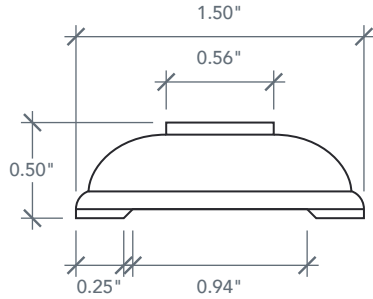

# SDL BARS SIMULATED DIVIDED LITES

SMOOTH & FIR

6'8" OVOLO PROFILE DOOR OPTIONS

CRAFTSMAN SERIES

## ACCESSORY DIMENSIONS

ARTWORK SCALE: AS NOTED

### SDL BAR SIDE PROFILE

ARTWORK SCALE: 1"=1"

**ACSDF23001 3-LITE** FOR 6'8" FIR DOOR  
**ACSDW23005 3-LITE** FOR 6'8" SMOOTH DOOR