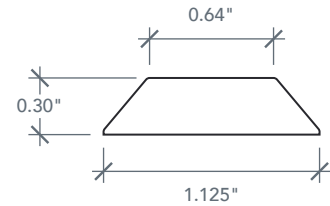

SDL BARS NOVA 45 - 10 LITE

6'8" & 8'0"

SMOOTH & FIR

NOVA SERIES

AVAILABLE SIZING

ARTWORK SCALE: 1/2"=1'

FIR - 10 LITE
ACSDF1D68-10L

SMOOTH - 10 LITE
ACSDW1D68-10L

FIR - 10 LITE
ACSDF1D80-10L

SMOOTH - 10 LITE
ACSDW1D80-10L

SDL BAR SIDE PROFILE

ARTWORK SCALE: 1"=1"

DIMENSIONS

HEIGHT	ITEM	WIDTH	A	B	C	D	E	F
6'8"	ACSDF1D68D10L/ACSDW1D68D10L	2'0"	11.66"	1.13"	5.84"	13.30"	63.33"	N/A
	ACSDF1D68A10L/ACSDW1D68A10L	2'6"	11.66"	1.13"	8.84"	19.30"	63.33"	N/A
	ACSDF1D68B10L/ACSDW1D68B10L	2'8"	11.66"	1.13"	9.84"	21.30"	63.33"	N/A
	ACSDF1D68C10L/ACSDW1D68C10L	3'0"	11.66"	1.13"	11.84"	25.30"	63.33"	N/A

HEIGHT	ITEM	WIDTH	A	B	C	D	E	F
8'0"	ACSDF1D80D10L/ACSDW1D80D10L	2'0"	14.68"	1.13"	5.84"	13.30"	79.33"	N/A
	ACSDF1D80A10L/ACSDW1D80A10L	2'6"	14.68"	1.13"	8.84"	19.30"	79.33"	N/A
	ACSDF1D80B10L/ACSDW1D80B10L	2'8"	14.68"	1.13"	9.84"	21.30"	79.33"	N/A
	ACSDF1D80C10L/ACSDW1D80C10L	3'0"	14.68"	1.13"	11.84"	25.30"	79.33"	N/A