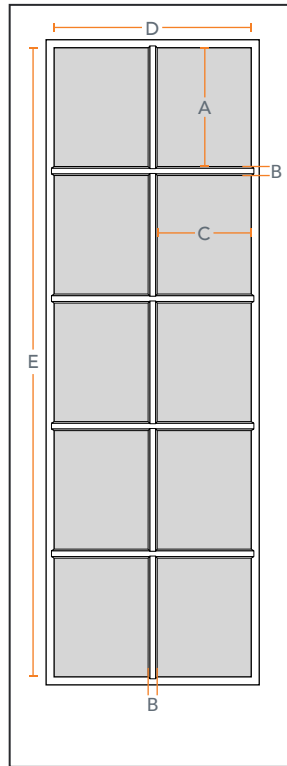

SDL BARS NOVA 45 - 10 LITE

6'8" & 8'0"

SMOOTH & FIR

NOVA SERIES

AVAILABLE SIZING

ARTWORK SCALE: 1/2"=1'

FIR - 10 LITE
ACSDF1D68-10L

SMOOTH - 10 LITE
ACSDW1D68-10L

FIR - 10 LITE
ACSDF1D80-10L

SMOOTH - 10 LITE
ACSDW1D80-10L

SDL BAR SIDE PROFILE

ARTWORK SCALE: 1"=1"

DIMENSIONS

HEIGHT	ITEM	WIDTH	A	B	C	D	E	F
6'8"	ACSDF1D68D10L/ACSDW1D68D10L	2'0"	11.66"	1.13"	5.84"	13.30"	63.33"	N/A
	ACSDF1D68A10L/ACSDW1D68A10L	2'6"	11.66"	1.13"	8.84"	19.30"	63.33"	N/A
	ACSDF1D68B10L/ACSDW1D68B10L	2'8"	11.66"	1.13"	9.84"	21.30"	63.33"	N/A
	ACSDF1D68C10L/ACSDW1D68C10L	3'0"	11.66"	1.13"	11.84"	25.30"	63.33"	N/A

HEIGHT	ITEM	WIDTH	A	B	C	D	E	F
8'0"	ACSDF1D80D10L/ACSDW1D80D10L	2'0"	14.68"	1.13"	5.84"	13.30"	79.33"	N/A
	ACSDF1D80A10L/ACSDW1D80A10L	2'6"	14.68"	1.13"	8.84"	19.30"	79.33"	N/A
	ACSDF1D80B10L/ACSDW1D80B10L	2'8"	14.68"	1.13"	9.84"	21.30"	79.33"	N/A
	ACSDF1D80C10L/ACSDW1D80C10L	3'0"	14.68"	1.13"	11.84"	25.30"	79.33"	N/A