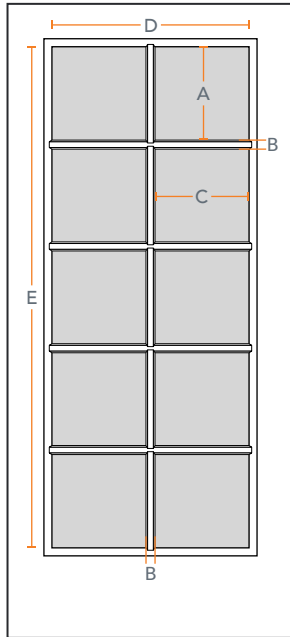

SDL BARS NOVA 45 - 10 LITE

6'8" & 8'0"

SMOOTH & FIR

NOVA SERIES

AVAILABLE SIZING

ARTWORK SCALE: 1/2"=1'

FIR - 10 LITE
ACSDF1D68-10L

SMOOTH - 10 LITE
ACSDW1D68-10L

FIR - 10 LITE
ACSDF1D80-10L

SMOOTH - 10 LITE
ACSDW1D80-10L

SDL BAR SIDE PROFILE

ARTWORK SCALE: 1"=1"

DIMENSIONS

HEIGHT	ITEM	WIDTH	A	B	C	D	E	F
6'8"	ACSDF1D68D10L/ACSDW1D68D10L	2'0"	11.66"	1.13"	5.84"	13.30"	63.33"	N/A
	ACSDF1D68A10L/ACSDW1D68A10L	2'6"	11.66"	1.13"	8.84"	19.30"	63.33"	N/A
	ACSDF1D68B10L/ACSDW1D68B10L	2'8"	11.66"	1.13"	9.84"	21.30"	63.33"	N/A
	ACSDF1D68C10L/ACSDW1D68C10L	3'0"	11.66"	1.13"	11.84"	25.30"	63.33"	N/A

HEIGHT	ITEM	WIDTH	A	B	C	D	E	F
8'0"	ACSDF1D80D10L/ACSDW1D80D10L	2'0"	14.68"	1.13"	5.84"	13.30"	79.33"	N/A
	ACSDF1D80A10L/ACSDW1D80A10L	2'6"	14.68"	1.13"	8.84"	19.30"	79.33"	N/A
	ACSDF1D80B10L/ACSDW1D80B10L	2'8"	14.68"	1.13"	9.84"	21.30"	79.33"	N/A
	ACSDF1D80C10L/ACSDW1D80C10L	3'0"	14.68"	1.13"	11.84"	25.30"	79.33"	N/A