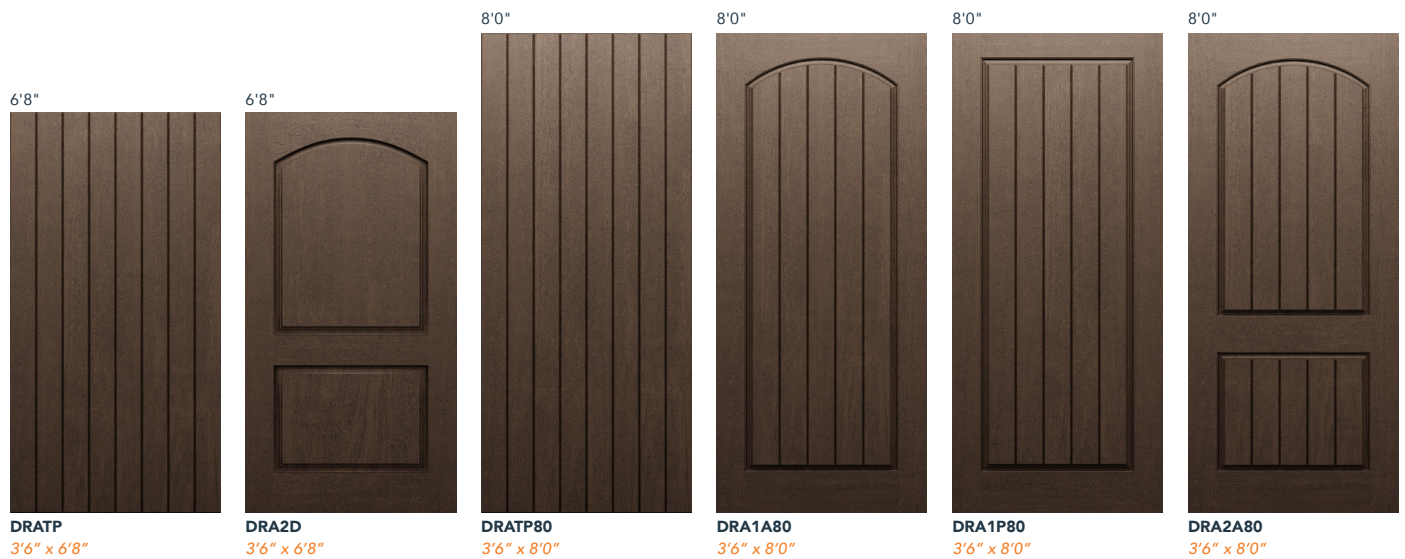

3/6 DOORS

Plastpro's selection of 3/6 Doors allows you to build a grander entrance with beautiful 42"-wide (3'6") fiberglass doors. Available in our standard door heights of 6/8, 7/0, and 8/0, these doors also come in many of our unique skin and grain options and panel designs. From modern doorlites to rustic paneling, we present a luxuriously sized door for any style home.

MAHOGANY

RUSTIC

SMOOTH

CRAFTSMAN

8'0"

DRF3F80
Shaker - Fir Grain
3'6" x 8'0"

8'0"

DRS3F80
Shaker - Smooth
3'6" x 8'0"

OAK

6'8"

DRG00
3'6" x 6'8"

6'8"

DRG41
3'6" x 6'8"

7'0"

DRG0070
3'6" x 7'0"

8'0"

8'0"

DRS1580L
3'6" x 8'0"
4'0" x 8'0"

6'8"

DRB15
3'6" x 6'8"
4'0" x 6'8"

8'0"

DRB1580
3'6" x 8'0"
4'0" x 8'0"

NEW

Available for special order:
3'6" and 4'0" widths