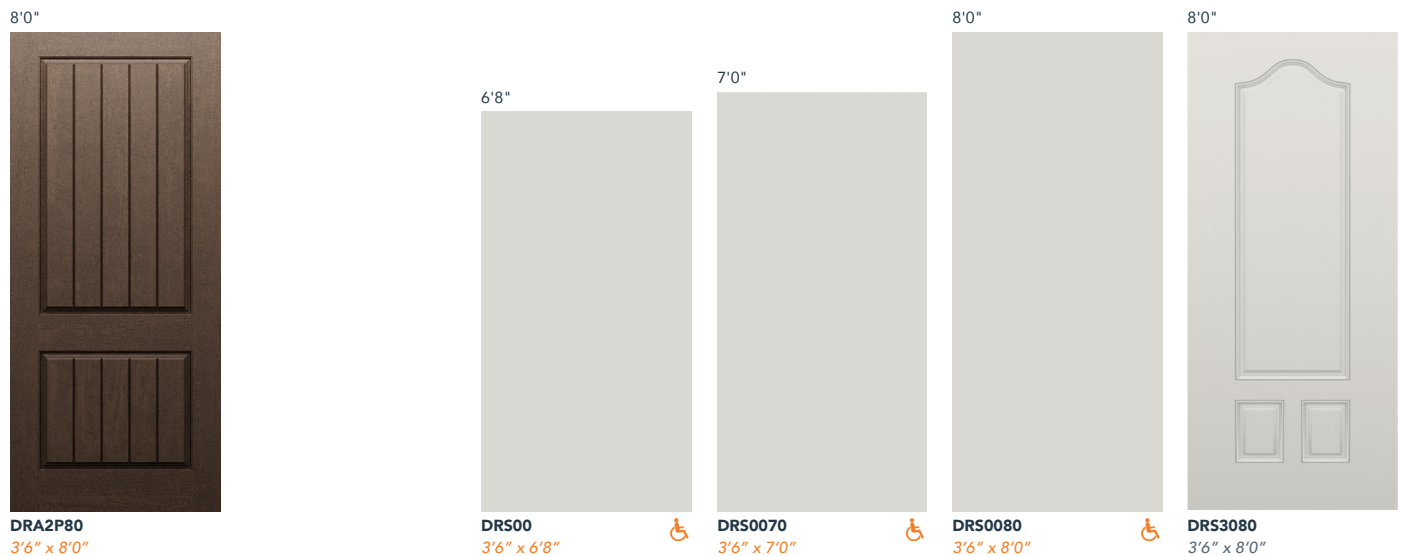

3/6 DOORS

Plastpro's selection of 3/6 Doors allows you to build a grander entrance with beautiful 42"-wide (3'6") fiberglass doors. Available in our standard door heights of 6/8, 7/0, and 8/0, these doors also come in many of our unique skin and grain options and panel designs. From modern doorlites to rustic paneling, we present a luxuriously sized door for any style home.

MAHOGANY

RUSTIC

SMOOTH