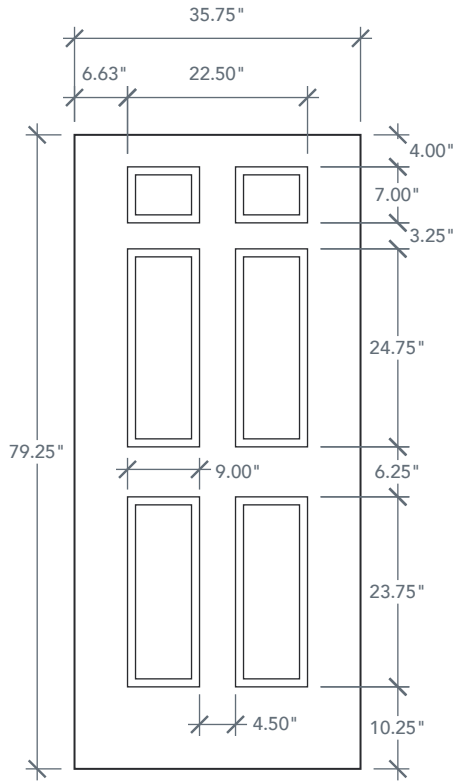

# 6'8" DRZ6B SIX PANEL DOOR

10" BOTTOM RAIL

BRUSHED SERIES

## AVAILABLE SIZING

ARTWORK SCALE: 1/2"=1'

**3' 0" x 6' 8"**

NOTE: BY REQUEST, DOOR HEIGHT COMES IN VARYING DIMENSIONS TO A MINIMUM OF 79". EXCESS WILL BE TAKEN FROM BOTTOM RAIL. ALL OTHER DIMENSIONS WILL REMAIN THE SAME.

## CUTOUTS & GLASS

A = DISTANCE FROM TOP OF DOOR TO TOP OF OPENING