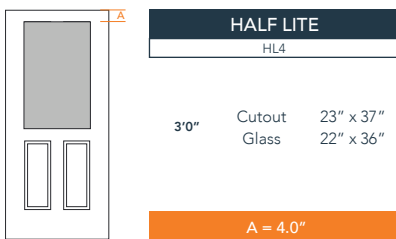

## AVAILABLE SIZING

ARTWORK SCALE: 1/2"=1'

**3' 0" x 6' 8"**

NOTE: BY REQUEST, DOOR HEIGHT COMES IN VARYING DIMENSIONS TO A MINIMUM OF 79". EXCESS WILL BE TAKEN FROM BOTTOM RAIL. ALL OTHER DIMENSIONS WILL REMAIN THE SAME.

## CUTOUTS & GLASS

A = DISTANCE FROM TOP OF DOOR TO TOP OF OPENING