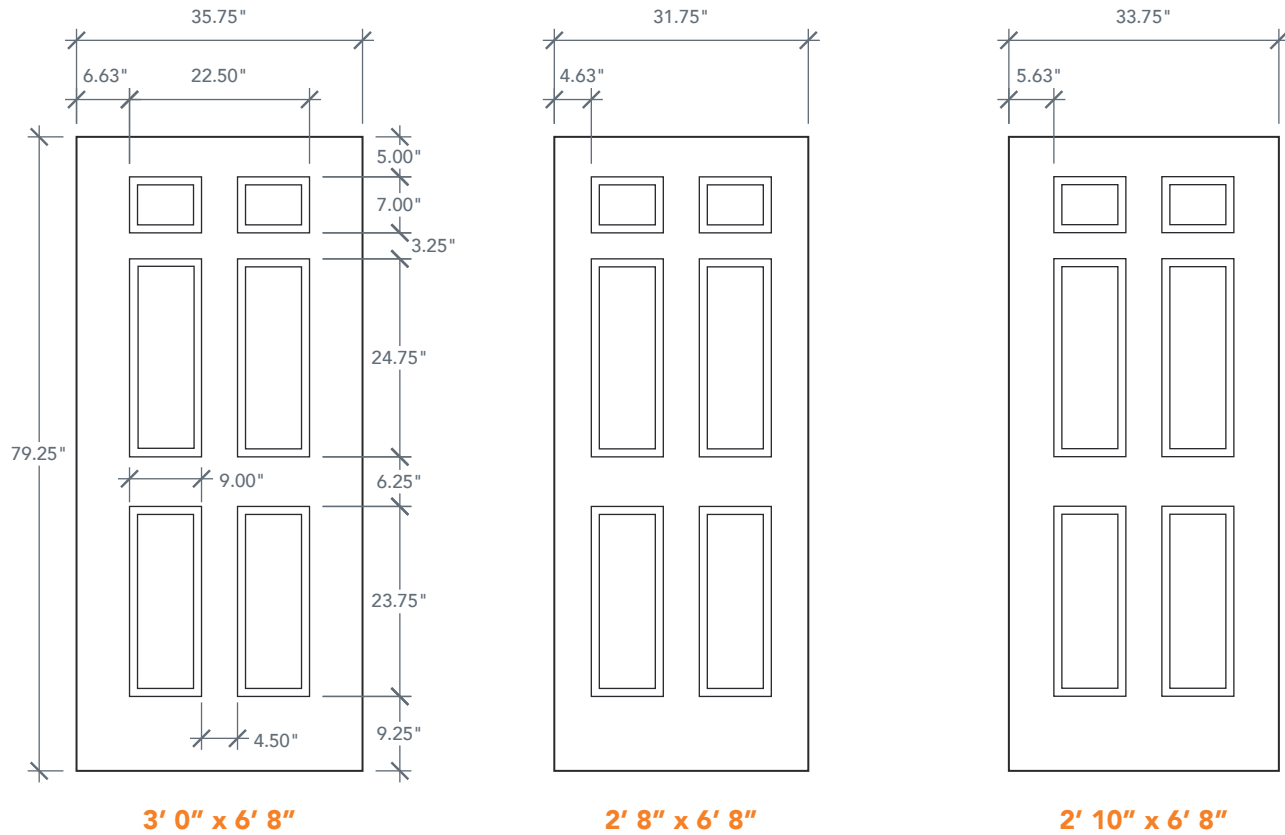

6'8" DRZ61 SIX PANEL UTILITY DOOR

BRUSHED SERIES

AVAILABLE SIZING

ARTWORK SCALE: 1/2"=1'

NOTE: BY REQUEST, DOOR HEIGHT COMES IN VARYING DIMENSIONS TO A MINIMUM OF 79". EXCESS WILL BE TAKEN FROM BOTTOM RAIL. ALL OTHER DIMENSIONS WILL REMAIN THE SAME.

CUTOUTS & GLASS

A = DISTANCE FROM TOP OF DOOR TO TOP OF OPENING

MATCHING SIDELITES