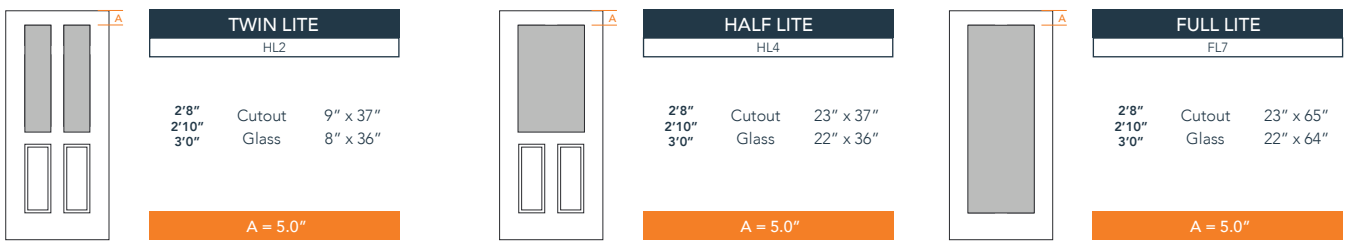

6'8" DRZ61 SIX PANEL UTILITY DOOR

BRUSHED SERIES

AVAILABLE SIZING

ARTWORK SCALE: 1/2"=1'

NOTE: BY REQUEST, DOOR HEIGHT COMES IN VARYING DIMENSIONS TO A MINIMUM OF 79". EXCESS WILL BE TAKEN FROM BOTTOM RAIL. ALL OTHER DIMENSIONS WILL REMAIN THE SAME.

CUTOUTS & GLASS

A = DISTANCE FROM TOP OF DOOR TO TOP OF OPENING

MATCHING SIDELITES