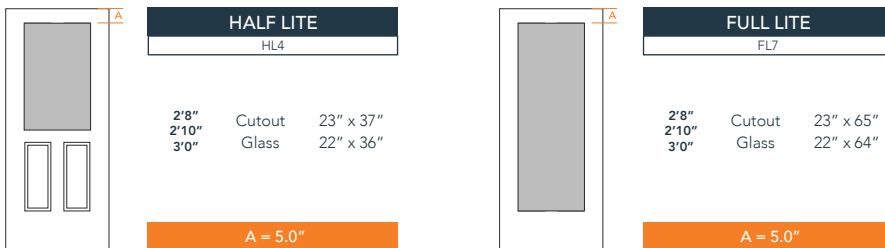

7'0" DRZ6170 SIX PANEL UTILITY DOOR

BRUSHED SERIES

AVAILABLE SIZING

ARTWORK SCALE: 1/2"=1'

NOTE: BY REQUEST, DOOR HEIGHT COMES IN VARYING DIMENSIONS TO A MINIMUM OF 83". EXCESS WILL BE TAKEN FROM BOTTOM RAIL. ALL OTHER DIMENSIONS WILL REMAIN THE SAME.

CUTOUTS & GLASS

A = DISTANCE FROM TOP OF DOOR TO TOP OF OPENING

MATCHING SIDELITES