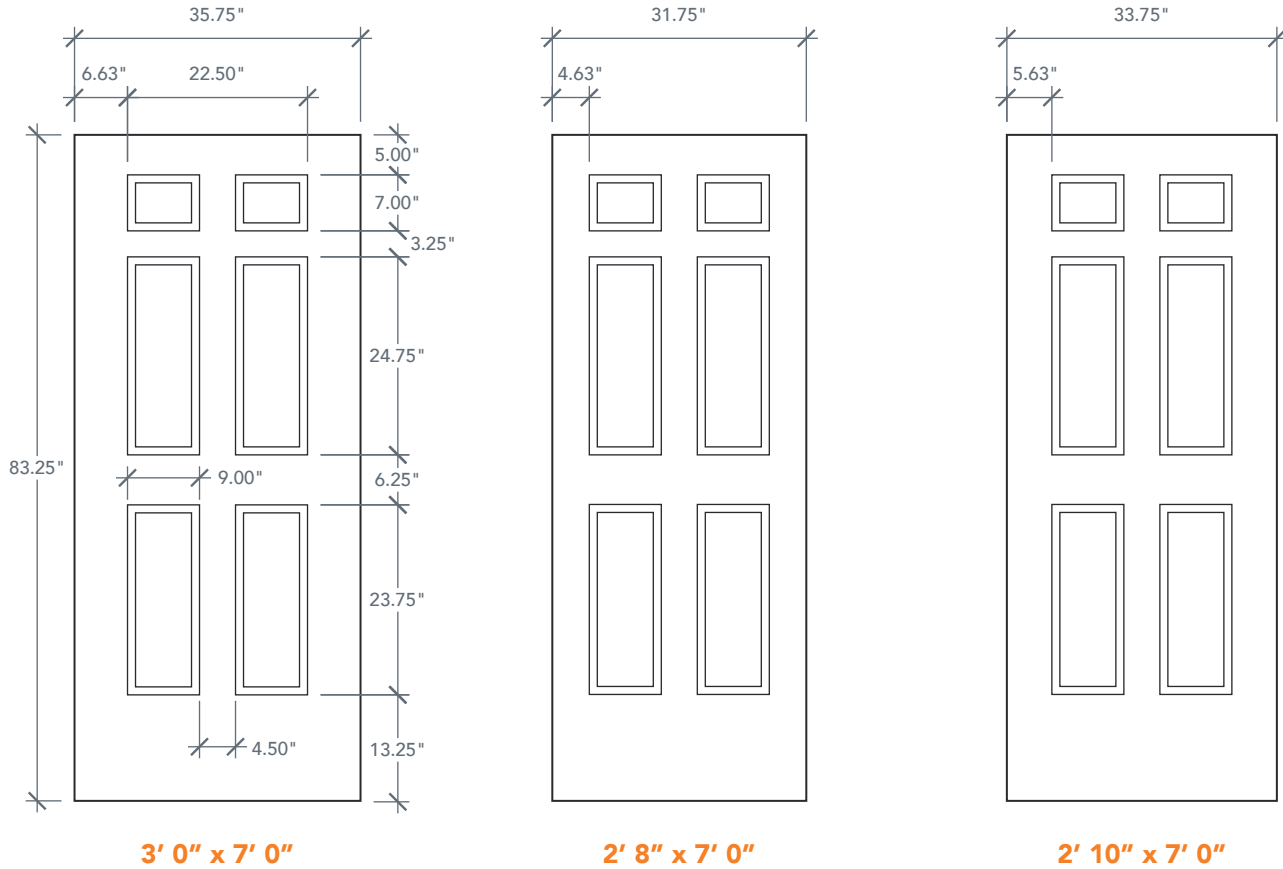

7'0" DRZ6170 SIX PANEL UTILITY DOOR

BRUSHED SERIES

AVAILABLE SIZING

ARTWORK SCALE: 1/2"=1'

NOTE: BY REQUEST, DOOR HEIGHT COMES IN VARYING DIMENSIONS TO A MINIMUM OF 83". EXCESS WILL BE TAKEN FROM BOTTOM RAIL. ALL OTHER DIMENSIONS WILL REMAIN THE SAME.

CUTOUTS & GLASS

A = DISTANCE FROM TOP OF DOOR TO TOP OF OPENING

MATCHING SIDELITES