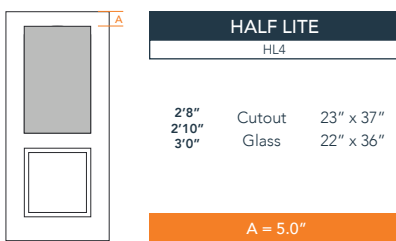

6'8" DRZ2D TWO PANEL DOOR

ARCH PANEL & SQUARE TOP

BRUSHED SERIES

AVAILABLE SIZING

ARTWORK SCALE: 1/2"=1'

NOTE: BY REQUEST, DOOR HEIGHT COMES IN VARYING DIMENSIONS TO A MINIMUM OF 79". EXCESS WILL BE TAKEN FROM BOTTOM RAIL. ALL OTHER DIMENSIONS WILL REMAIN THE SAME.

CUTOUTS & GLASS

A = DISTANCE FROM TOP OF DOOR TO TOP OF OPENING

MATCHING SIDELITES