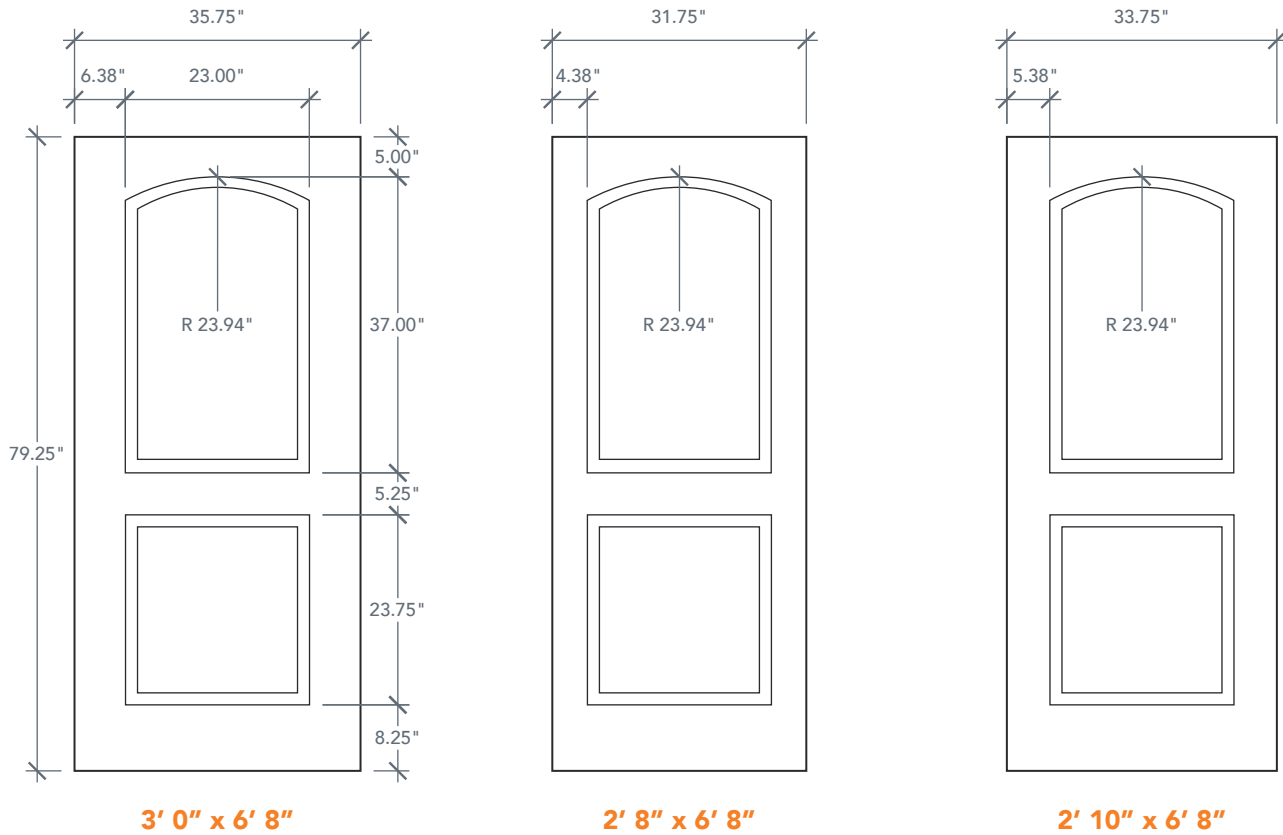

6'8" DRZ2D TWO PANEL DOOR

ARCH PANEL & SQUARE TOP

BRUSHED SERIES

AVAILABLE SIZING

ARTWORK SCALE: 1/2"=1'

NOTE: BY REQUEST, DOOR HEIGHT COMES IN VARYING DIMENSIONS TO A MINIMUM OF 79". EXCESS WILL BE TAKEN FROM BOTTOM RAIL. ALL OTHER DIMENSIONS WILL REMAIN THE SAME.

CUTOUTS & GLASS

A = DISTANCE FROM TOP OF DOOR TO TOP OF OPENING

MATCHING SIDELITES