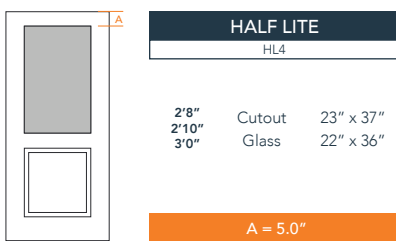

6'8" DRZ2B TWO PANEL DOOR

SQUARE PANEL & SQUARE TOP

BRUSHED SERIES

AVAILABLE SIZING

ARTWORK SCALE: 1/2"=1'

NOTE: BY REQUEST, DOOR HEIGHT COMES IN VARYING DIMENSIONS TO A MINIMUM OF 79". EXCESS WILL BE TAKEN FROM BOTTOM RAIL. ALL OTHER DIMENSIONS WILL REMAIN THE SAME.

CUTOUTS & GLASS

A = DISTANCE FROM TOP OF DOOR TO TOP OF OPENING

MATCHING SIDELITES