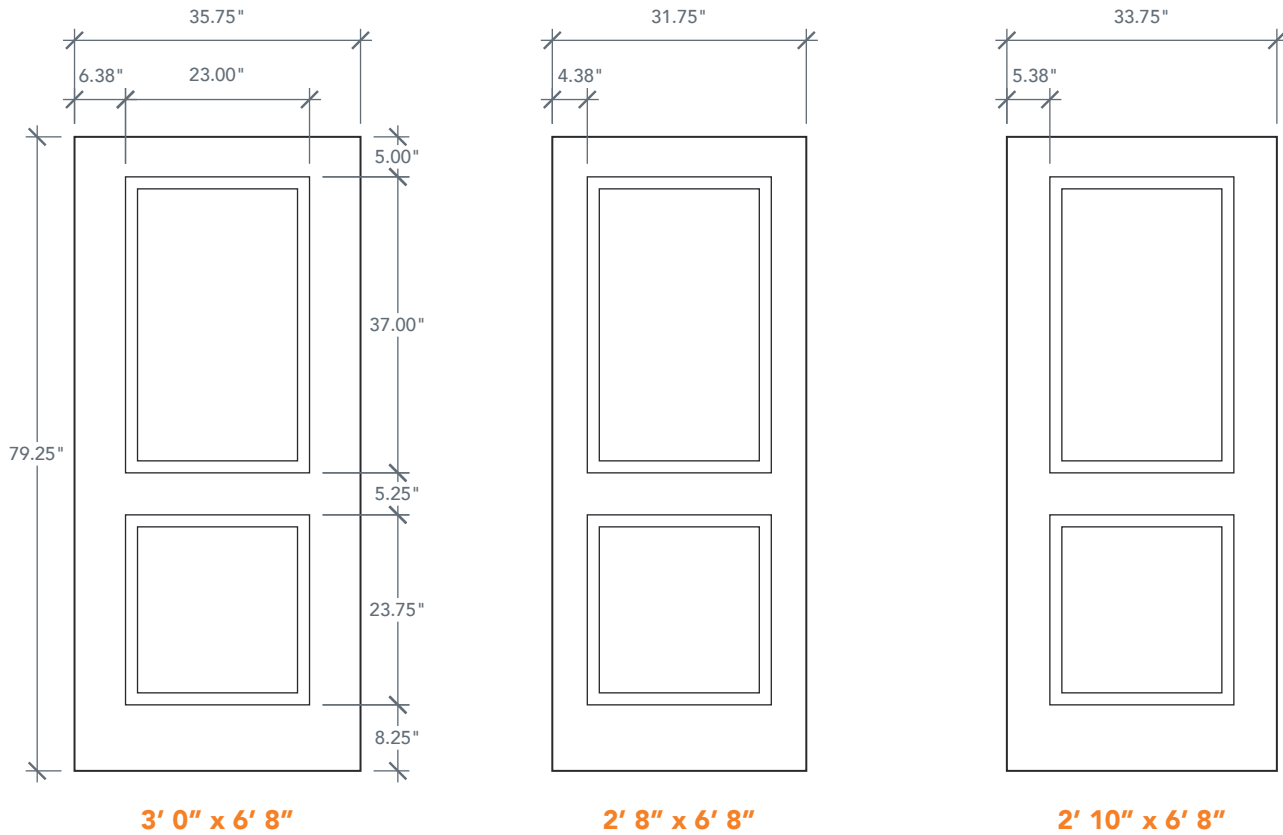

6'8" DRZ2B TWO PANEL DOOR

SQUARE PANEL & SQUARE TOP

BRUSHED SERIES

AVAILABLE SIZING

ARTWORK SCALE: 1/2"=1'

NOTE: BY REQUEST, DOOR HEIGHT COMES IN VARYING DIMENSIONS TO A MINIMUM OF 79". EXCESS WILL BE TAKEN FROM BOTTOM RAIL. ALL OTHER DIMENSIONS WILL REMAIN THE SAME.

CUTOUTS & GLASS

A = DISTANCE FROM TOP OF DOOR TO TOP OF OPENING

MATCHING SIDELITES