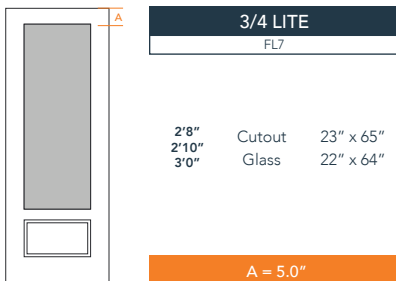

8'0" DRZ2980 3/4 TWO PANEL DOOR

BRUSHED SERIES

AVAILABLE SIZING

ARTWORK SCALE: 1/2"=1'

NOTE: BY REQUEST, DOOR HEIGHT COMES IN VARYING DIMENSIONS TO A MINIMUM OF 95". EXCESS WILL BE TAKEN FROM BOTTOM RAIL. ALL OTHER DIMENSIONS WILL REMAIN THE SAME.

CUTOUTS & GLASS

A = DISTANCE FROM TOP OF DOOR TO TOP OF OPENING