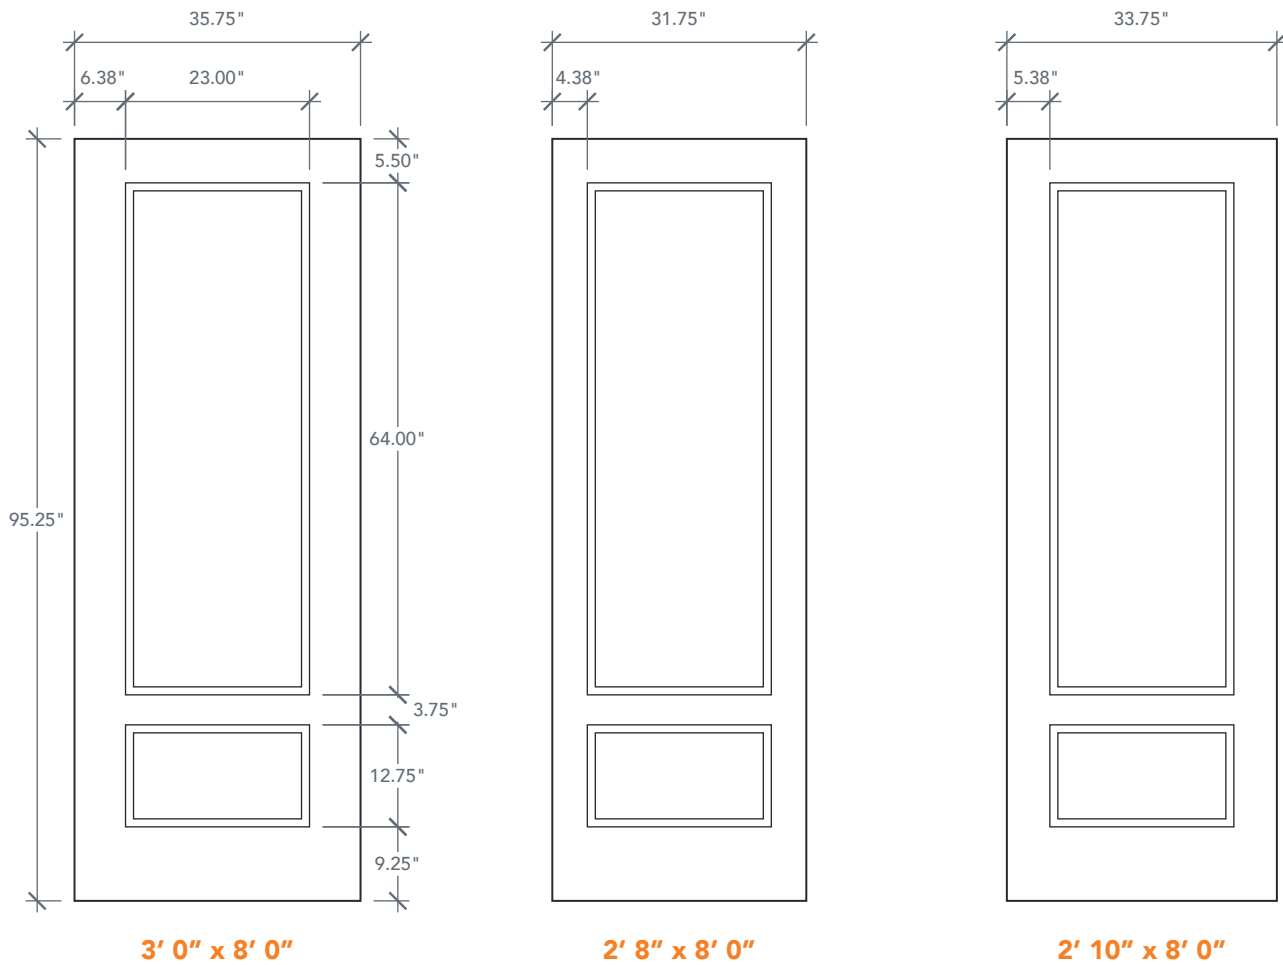

8'0" DRZ2980 3/4 TWO PANEL DOOR

BRUSHED SERIES

AVAILABLE SIZING

ARTWORK SCALE: 1/2"=1'

NOTE: BY REQUEST, DOOR HEIGHT COMES IN VARYING DIMENSIONS TO A MINIMUM OF 95". EXCESS WILL BE TAKEN FROM BOTTOM RAIL. ALL OTHER DIMENSIONS WILL REMAIN THE SAME.

CUTOUTS & GLASS

A = DISTANCE FROM TOP OF DOOR TO TOP OF OPENING