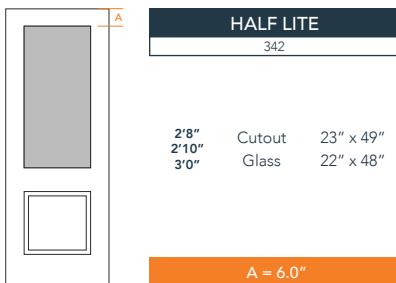

8'0" DRZ2280 TWO PANEL DOOR

10" BOTTOM RAIL

BRUSHED SERIES

AVAILABLE SIZING

ARTWORK SCALE: 1/2"=1'

NOTE: BY REQUEST, DOOR HEIGHT COMES IN VARYING DIMENSIONS TO A MINIMUM OF 95". EXCESS WILL BE TAKEN FROM BOTTOM RAIL. ALL OTHER DIMENSIONS WILL REMAIN THE SAME.

CUTOUTS & GLASS

A = DISTANCE FROM TOP OF DOOR TO TOP OF OPENING