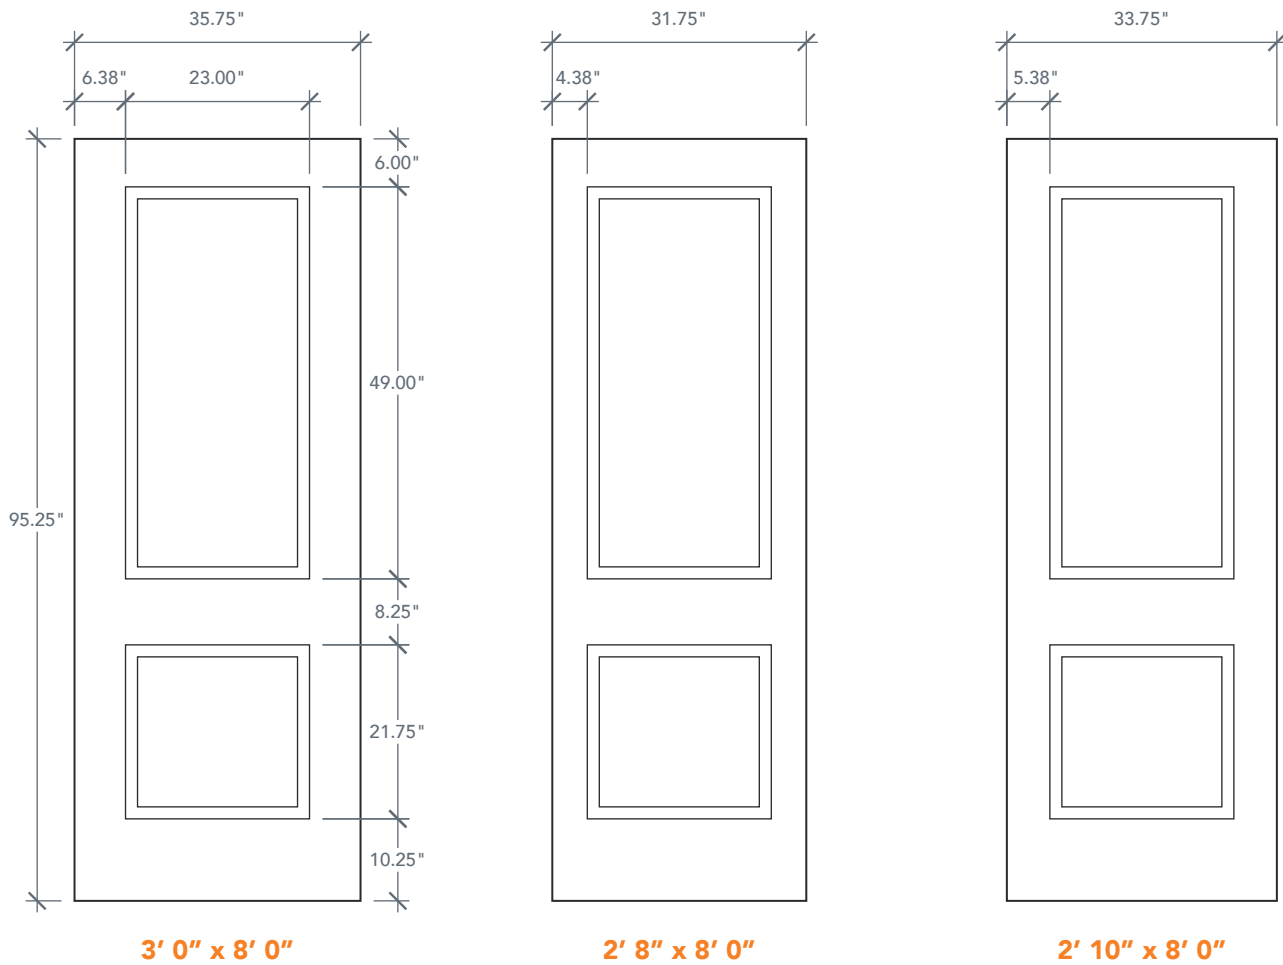

8'0" DRZ2280 TWO PANEL DOOR

10" BOTTOM RAIL

BRUSHED SERIES

AVAILABLE SIZING

ARTWORK SCALE: 1/2"=1'

NOTE: BY REQUEST, DOOR HEIGHT COMES IN VARYING DIMENSIONS TO A MINIMUM OF 95". EXCESS WILL BE TAKEN FROM BOTTOM RAIL. ALL OTHER DIMENSIONS WILL REMAIN THE SAME.

CUTOUTS & GLASS

A = DISTANCE FROM TOP OF DOOR TO TOP OF OPENING