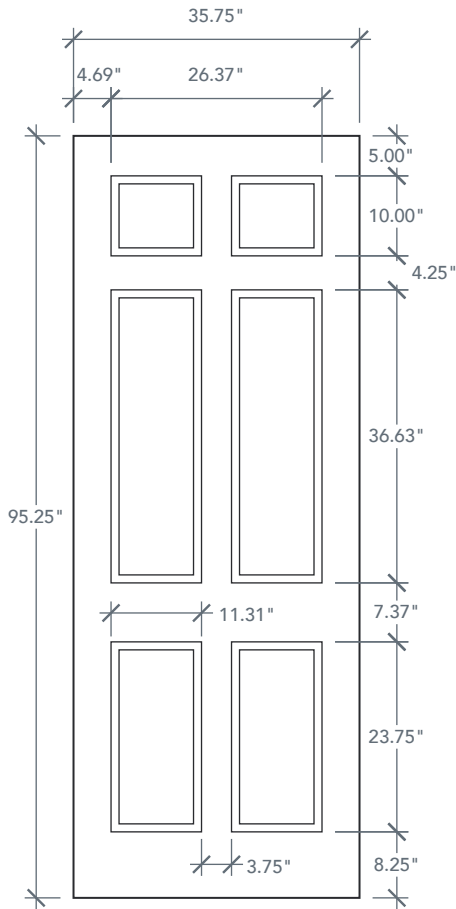

8'0" DRW6080 SIX PANEL DOOR

WHITE OAK SERIES

AVAILABLE SIZING

ARTWORK SCALE: 1/2"=1'

3' 0" x 8' 0"

NOTE: BY REQUEST, DOOR HEIGHT COMES IN VARYING DIMENSIONS TO A MINIMUM OF 95". EXCESS WILL BE TAKEN FROM BOTTOM RAIL. ALL OTHER DIMENSIONS WILL REMAIN THE SAME.

CUTOUTS & GLASS

A = DISTANCE FROM TOP OF DOOR TO TOP OF OPENING