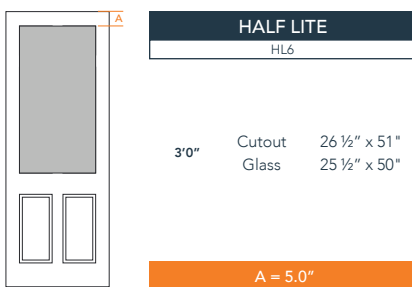

8'0" DRW6080 SIX PANEL DOOR

WHITE OAK SERIES

AVAILABLE SIZING

ARTWORK SCALE: 1/2"=1'

3' 0" x 8' 0"

NOTE: BY REQUEST, DOOR HEIGHT COMES IN VARYING DIMENSIONS TO A MINIMUM OF 95". EXCESS WILL BE TAKEN FROM BOTTOM RAIL. ALL OTHER DIMENSIONS WILL REMAIN THE SAME.

CUTOUTS & GLASS

A = DISTANCE FROM TOP OF DOOR TO TOP OF OPENING