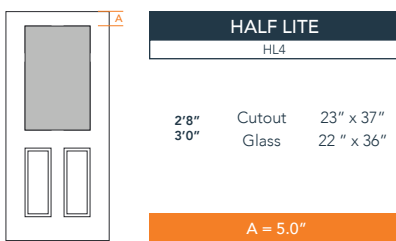

AVAILABLE SIZING

ARTWORK SCALE: 1/2"=1'

3' 0" x 6' 8"

2' 8" x 6' 8"

NOTE: BY REQUEST, DOOR HEIGHT COMES IN VARYING DIMENSIONS TO A MINIMUM OF 79". EXCESS WILL BE TAKEN FROM BOTTOM RAIL. ALL OTHER DIMENSIONS WILL REMAIN THE SAME.

CUTOUTS & GLASS

A = DISTANCE FROM TOP OF DOOR TO TOP OF OPENING