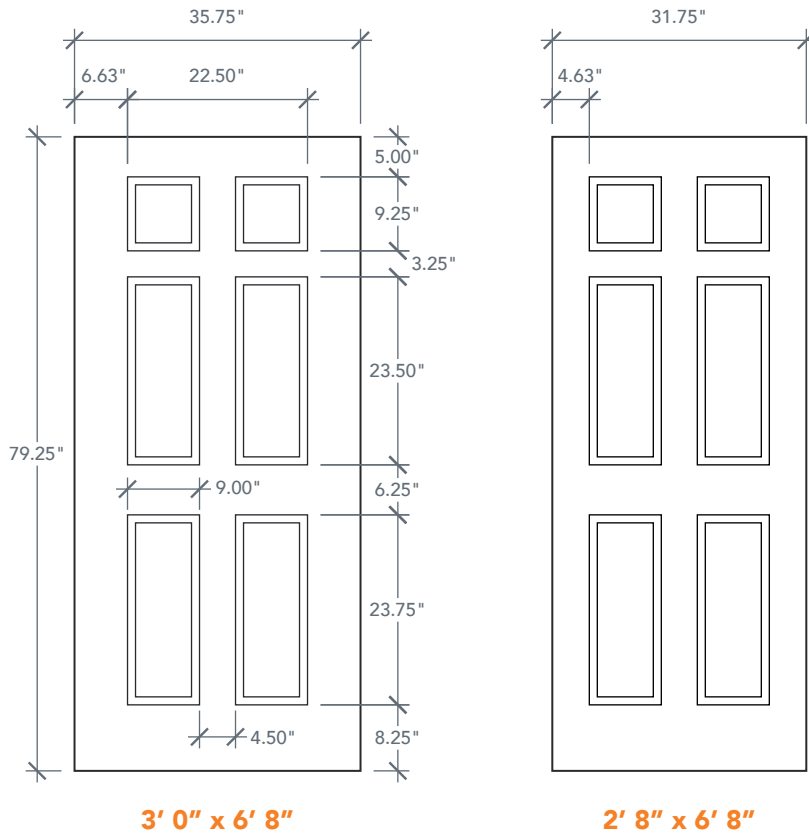

AVAILABLE SIZING

ARTWORK SCALE: 1/2"=1'

3' 0" x 6' 8"

2' 8" x 6' 8"

NOTE: BY REQUEST, DOOR HEIGHT COMES IN VARYING DIMENSIONS TO A MINIMUM OF 79". EXCESS WILL BE TAKEN FROM BOTTOM RAIL. ALL OTHER DIMENSIONS WILL REMAIN THE SAME.

CUTOUTS & GLASS

A = DISTANCE FROM TOP OF DOOR TO TOP OF OPENING