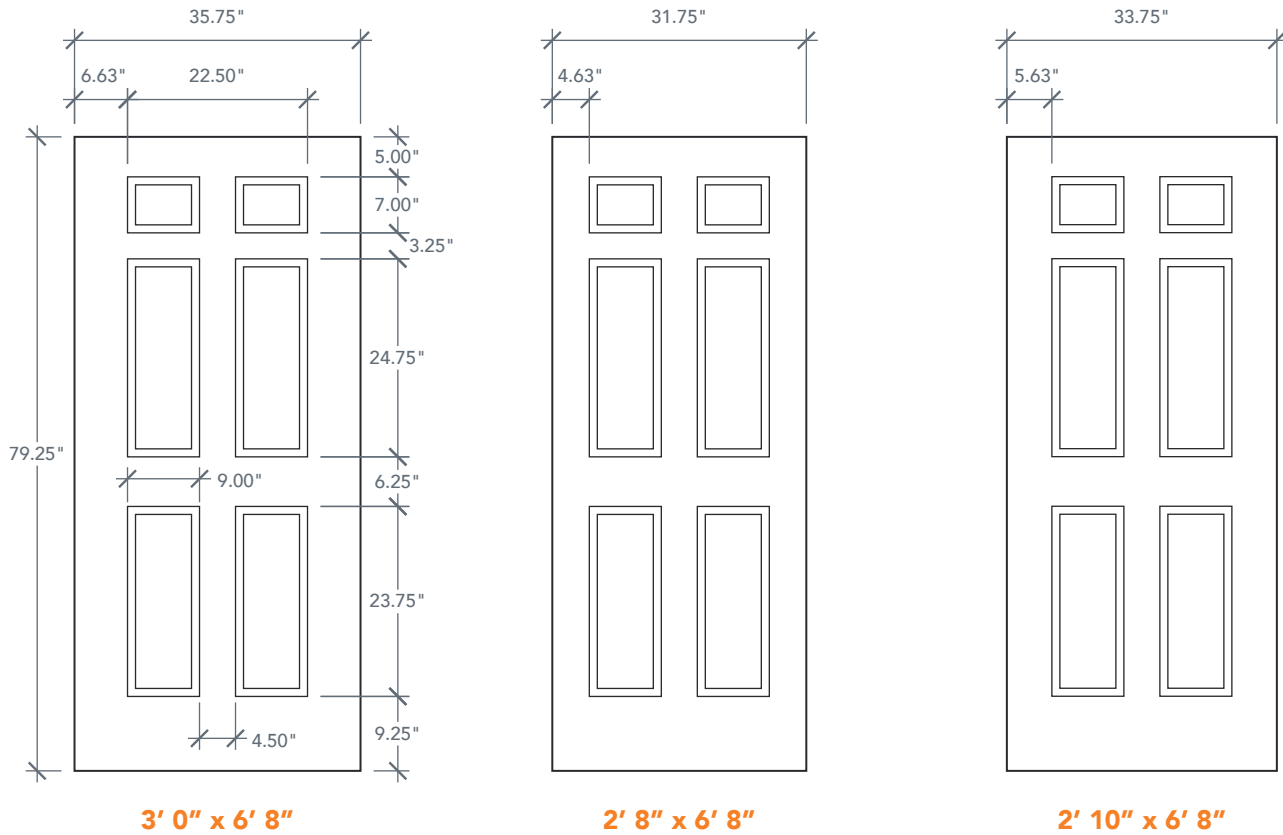

6'8" DRV61 SIX PANEL UTILITY DOOR

WHITE OAK SERIES

AVAILABLE SIZING

ARTWORK SCALE: 1/2"=1'

NOTE: BY REQUEST, DOOR HEIGHT COMES IN VARYING DIMENSIONS TO A MINIMUM OF 79". EXCESS WILL BE TAKEN FROM BOTTOM RAIL. ALL OTHER DIMENSIONS WILL REMAIN THE SAME.

CUTOUTS & GLASS

	<p>TWIN LITE HL2</p> <p>ALL Cutout 9" x 37" Glass 8" x 36"</p> <p>A = 5.0"</p>		<p>HALF LITE HL4</p> <p>ALL Cutout 23" x 37" Glass 22" x 36"</p> <p>A = 5.0"</p>		<p>FULL LITE FL7</p> <p>ALL Cutout 23" x 65" Glass 22" x 64"</p> <p>A = 5.0"</p>
--	---	--	---	--	---

A = DISTANCE FROM TOP OF DOOR TO TOP OF OPENING

MATCHING SIDELITE

SLV61

Available Widths:
1' 0"
1' 2"