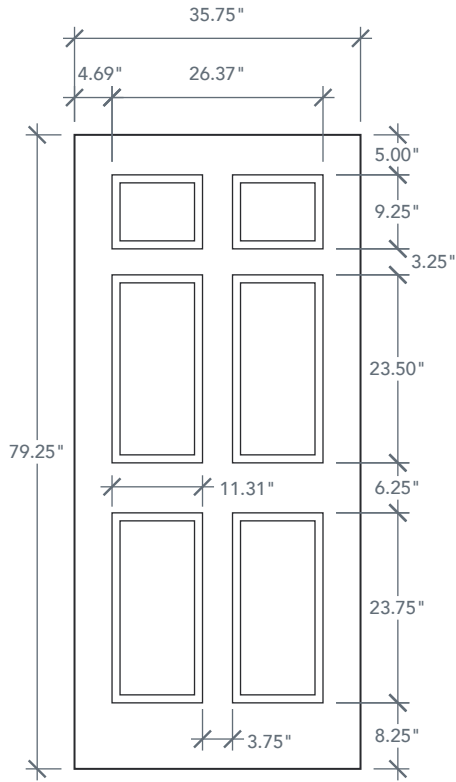

# 6'8" DRV60 SIX PANEL DOOR

WHITE OAK SERIES

## AVAILABLE SIZING

ARTWORK SCALE: 1/2"=1'

**3' 0" x 6' 8"**

NOTE: BY REQUEST, DOOR HEIGHT COMES IN VARYING DIMENSIONS TO A MINIMUM OF 79". EXCESS WILL BE TAKEN FROM BOTTOM RAIL. ALL OTHER DIMENSIONS WILL REMAIN THE SAME.

## CUTOUTS & GLASS

A = DISTANCE FROM TOP OF DOOR TO TOP OF OPENING