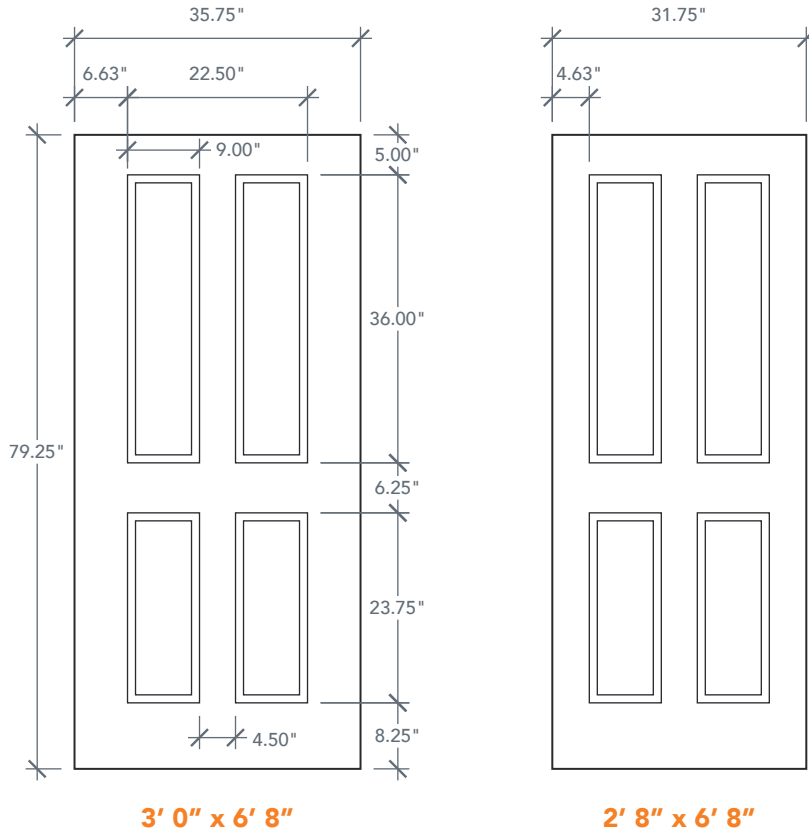

6'8" DRV41 TRUE FOUR PANEL DOOR

WHITE OAK SERIES

AVAILABLE SIZING

ARTWORK SCALE: 1/2"=1'

3' 0" x 6' 8"

2' 8" x 6' 8"

NOTE: BY REQUEST, DOOR HEIGHT COMES IN VARYING DIMENSIONS TO A MINIMUM OF 79". EXCESS WILL BE TAKEN FROM BOTTOM RAIL. ALL OTHER DIMENSIONS WILL REMAIN THE SAME.

CUTOUTS & GLASS

TWIN LITE
HL2

2'8" Cutout 9" x 37"
3'0" Glass 8" x 36"

A = 5.0"

HALF LITE
HL4

2'8" Cutout 23" x 37"
3'0" Glass 22" x 36"

A = 5.0"

A = DISTANCE FROM TOP OF DOOR TO TOP OF OPENING

MATCHING SIDELITES

SLV60

Available Widths:

- 1' 0"
- 1' 2"