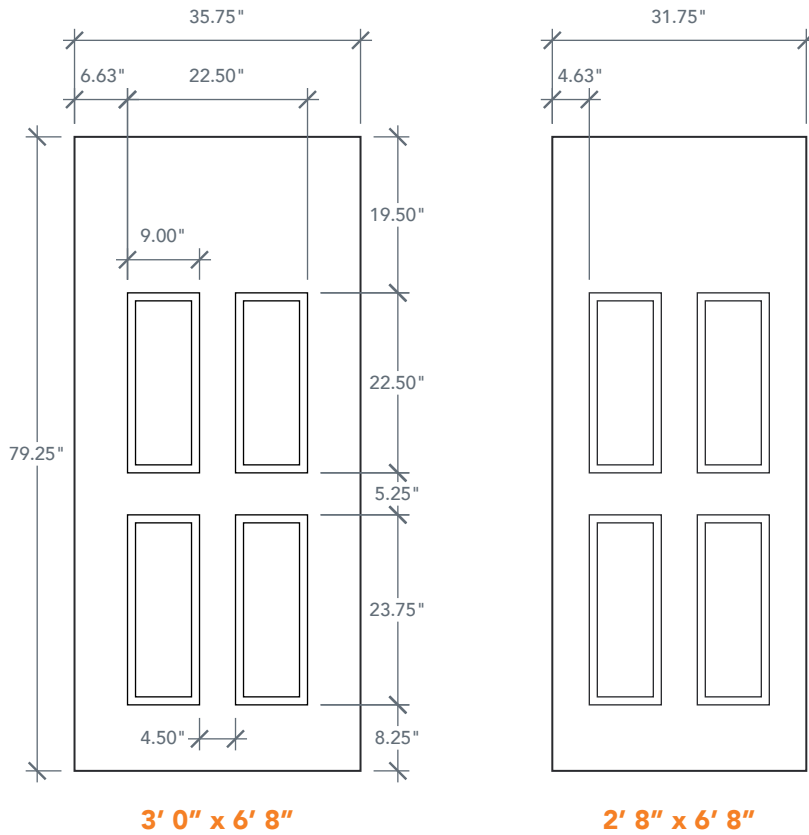

6'8" DRV40 FOUR PANEL BLANK TOP DOOR

WHITE OAK SERIES

AVAILABLE SIZING

ARTWORK SCALE: 1/2"=1'

3' 0" x 6' 8"

2' 8" x 6' 8"

NOTE: BY REQUEST, DOOR HEIGHT COMES IN VARYING DIMENSIONS TO A MINIMUM OF 79". EXCESS WILL BE TAKEN FROM BOTTOM RAIL. ALL OTHER DIMENSIONS WILL REMAIN THE SAME.

CUTOUTS & GLASS

	<p>HALF ROUND LITE HR1</p> <p>ALL Cutout 23" x 11" Glass 22" x 10"</p> <p>A = 4.0"</p>		<p>HALF LITE HL4</p> <p>ALL Cutout 23" x 37" Glass 22" x 36"</p> <p>A = 5.0"</p>		<p>FULL LITE FL7</p> <p>ALL Cutout 23" x 65" Glass 22" x 64"</p> <p>A = 6.0"</p>
--	--	--	--	--	--

A = DISTANCE FROM TOP OF DOOR TO TOP OF OPENING

MATCHING SIDELITES

SLV60

Available Widths:
1' 0"
1' 2"