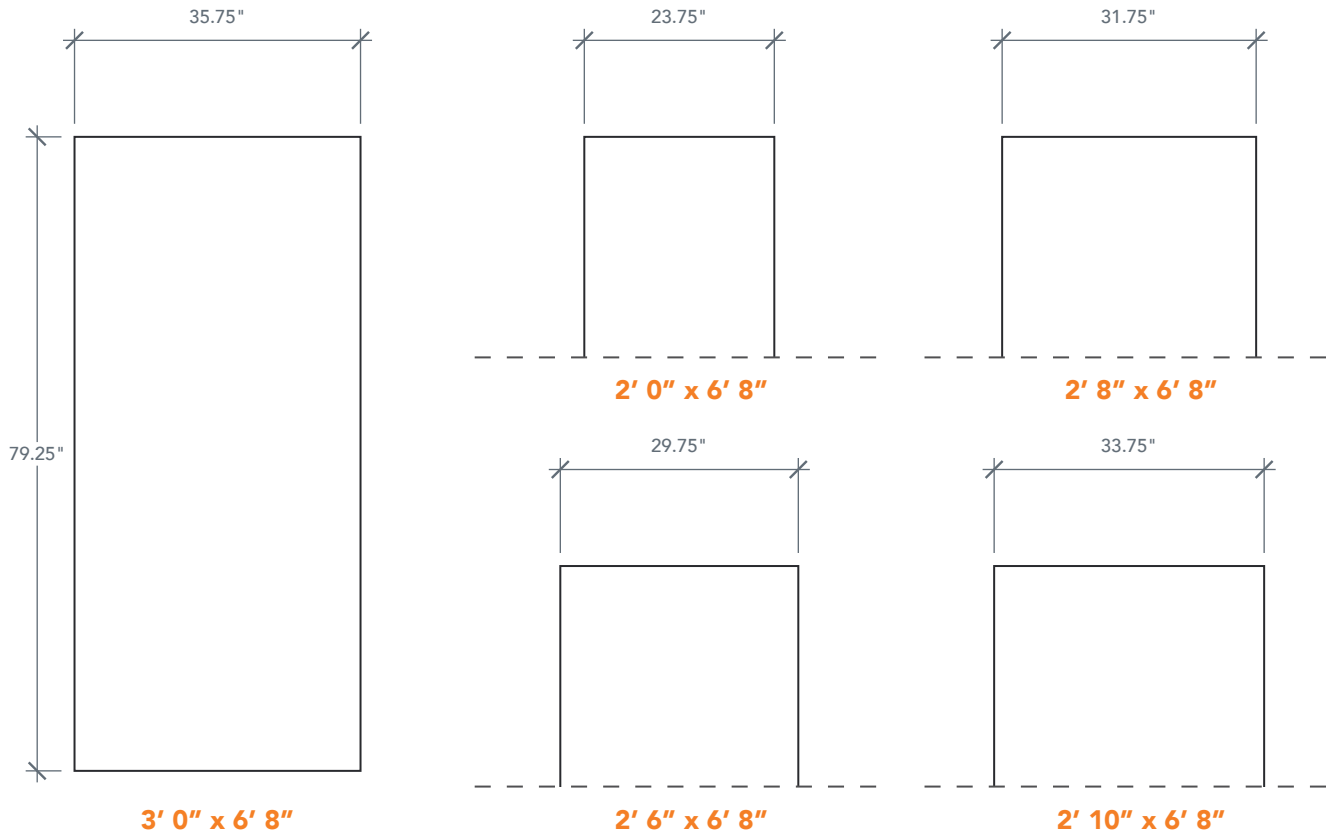

6'8" DRV00 FLUSH DOOR

WHITE OAK SERIES

AVAILABLE SIZING

ARTWORK SCALE: 1/2"=1'

NOTE: BY REQUEST, DOOR HEIGHT COMES IN VARYING DIMENSIONS TO A MINIMUM OF 79". EXCESS WILL BE TAKEN FROM BOTTOM RAIL. ALL OTHER DIMENSIONS WILL REMAIN THE SAME.

CUTOUTS & GLASS

	FULL LITE	
	FL5	
	2'6"	Cutout 21" x 65"
		Glass 20" x 64"
	FL7	
	2'8"	Cutout 23" x 65"
2'10"	Glass 22" x 64"	
3'0"	Glass 22" x 64"	
A = 6.0"		

A = DISTANCE FROM TOP OF DOOR TO TOP OF OPENING

MATCHING SIDELITES

	SLV00
	Available Widths:
	1' 0"
	1' 2"