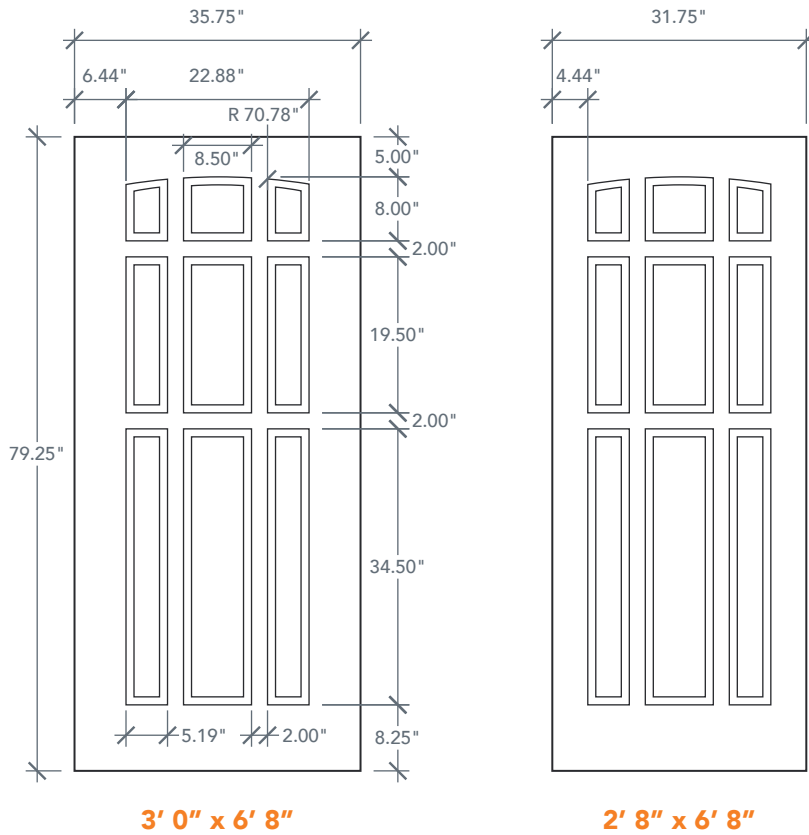

6'8" DRS90 NINE PANEL DOOR

SMOOTH SERIES

AVAILABLE SIZING

ARTWORK SCALE: 1/2"=1'

3' 0" x 6' 8"

2' 8" x 6' 8"

NOTE: BY REQUEST, DOOR HEIGHT COMES IN VARYING DIMENSIONS TO A MINIMUM OF 79". EXCESS WILL BE TAKEN FROM BOTTOM RAIL. ALL OTHER DIMENSIONS WILL REMAIN THE SAME.

CUTOUTS & GLASS

A = DISTANCE FROM TOP OF DOOR TO TOP OF OPENING