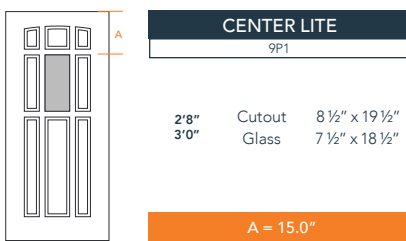

6'8" DRS90 NINE PANEL DOOR

SMOOTH SERIES

AVAILABLE SIZING

ARTWORK SCALE: 1/2"=1'

3' 0" x 6' 8"

2' 8" x 6' 8"

NOTE: BY REQUEST, DOOR HEIGHT COMES IN VARYING DIMENSIONS TO A MINIMUM OF 79". EXCESS WILL BE TAKEN FROM BOTTOM RAIL. ALL OTHER DIMENSIONS WILL REMAIN THE SAME.

CUTOUTS & GLASS

A = DISTANCE FROM TOP OF DOOR TO TOP OF OPENING