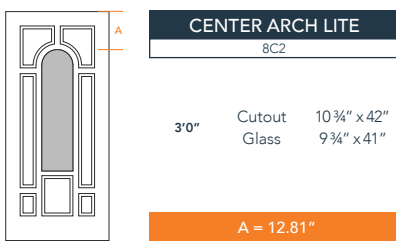

# 6'8" DRS80 EIGHT PANEL DOOR

SMOOTH SERIES

## AVAILABLE SIZING

ARTWORK SCALE: 1/2"=1'

**3' 0" x 6' 8"**

**Panel Spacing Detail**

NOTE: BY REQUEST, DOOR HEIGHT COMES IN VARYING DIMENSIONS TO A MINIMUM OF 79". EXCESS WILL BE TAKEN FROM BOTTOM RAIL. ALL OTHER DIMENSIONS WILL REMAIN THE SAME.

## CUTOUTS & GLASS

A = DISTANCE FROM TOP OF DOOR TO TOP OF OPENING

## MATCHING SIDELITES

SLS80

Available Widths:

- 1' 0"
- 1' 2"