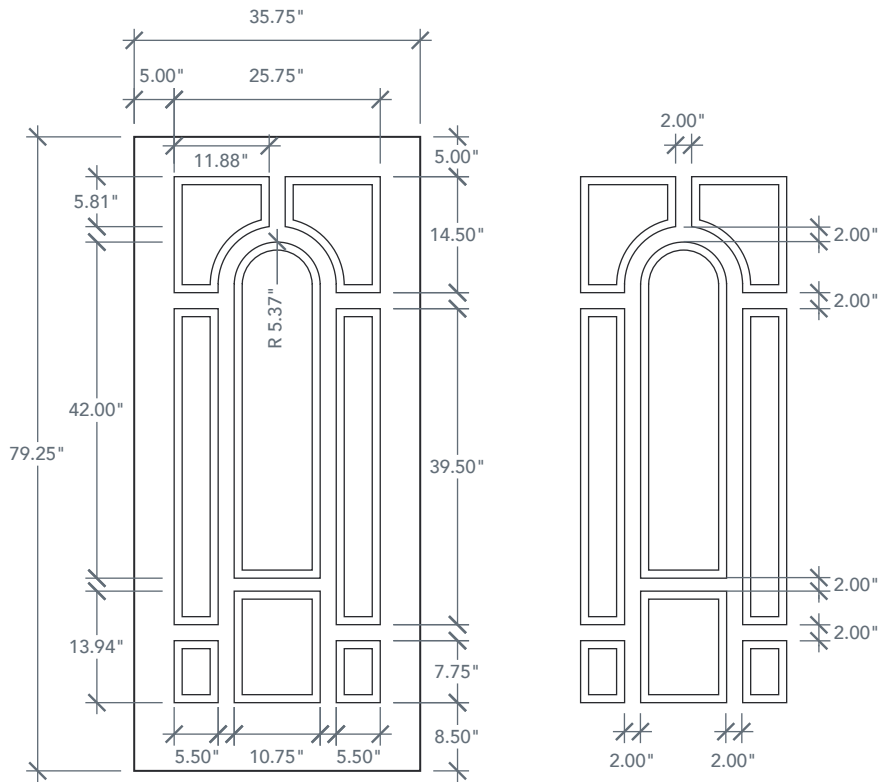

# 6'8" DRS80 EIGHT PANEL DOOR

SMOOTH SERIES

## AVAILABLE SIZING

ARTWORK SCALE: 1/2"=1'

**3' 0" x 6' 8"**

**Panel Spacing Detail**

NOTE: BY REQUEST, DOOR HEIGHT COMES IN VARYING DIMENSIONS TO A MINIMUM OF 79". EXCESS WILL BE TAKEN FROM BOTTOM RAIL. ALL OTHER DIMENSIONS WILL REMAIN THE SAME.

## CUTOUTS & GLASS

A = DISTANCE FROM TOP OF DOOR TO TOP OF OPENING

## MATCHING SIDELITES

SLS80

Available Widths:

- 1' 0"
- 1' 2"