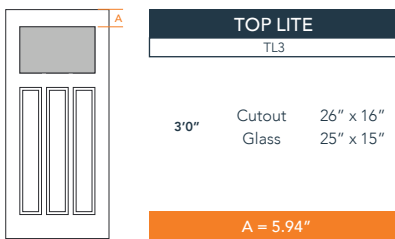

## AVAILABLE SIZING

ARTWORK SCALE: 1/2"=1'

**3' 0" x 6' 8"**

NOTE: BY REQUEST, DOOR HEIGHT COMES IN VARYING DIMENSIONS TO A MINIMUM OF 79". EXCESS WILL BE TAKEN FROM BOTTOM RAIL. ALL OTHER DIMENSIONS WILL REMAIN THE SAME.

## CUTOUTS & GLASS

A = DISTANCE FROM TOP OF DOOR TO TOP OF OPENING