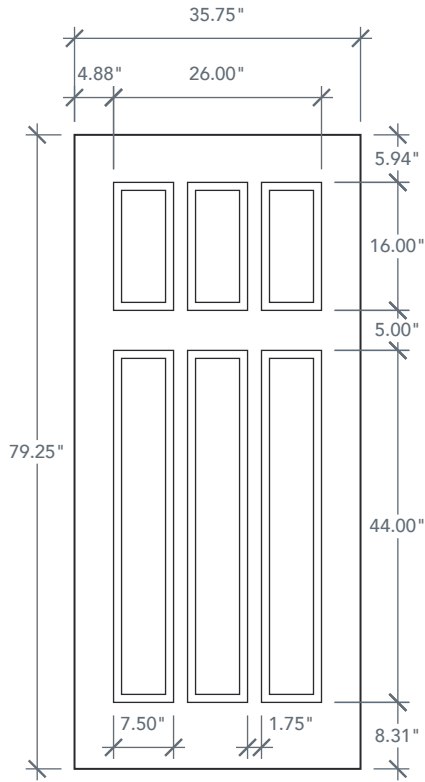

# 6'8" DRS6C SIX PANEL CRAFTSMAN DOOR

SMOOTH SERIES

## AVAILABLE SIZING

ARTWORK SCALE: 1/2"=1'

**3' 0" x 6' 8"**

NOTE: BY REQUEST, DOOR HEIGHT COMES IN VARYING DIMENSIONS TO A MINIMUM OF 79". EXCESS WILL BE TAKEN FROM BOTTOM RAIL. ALL OTHER DIMENSIONS WILL REMAIN THE SAME.

## CUTOUTS & GLASS

A = DISTANCE FROM TOP OF DOOR TO TOP OF OPENING