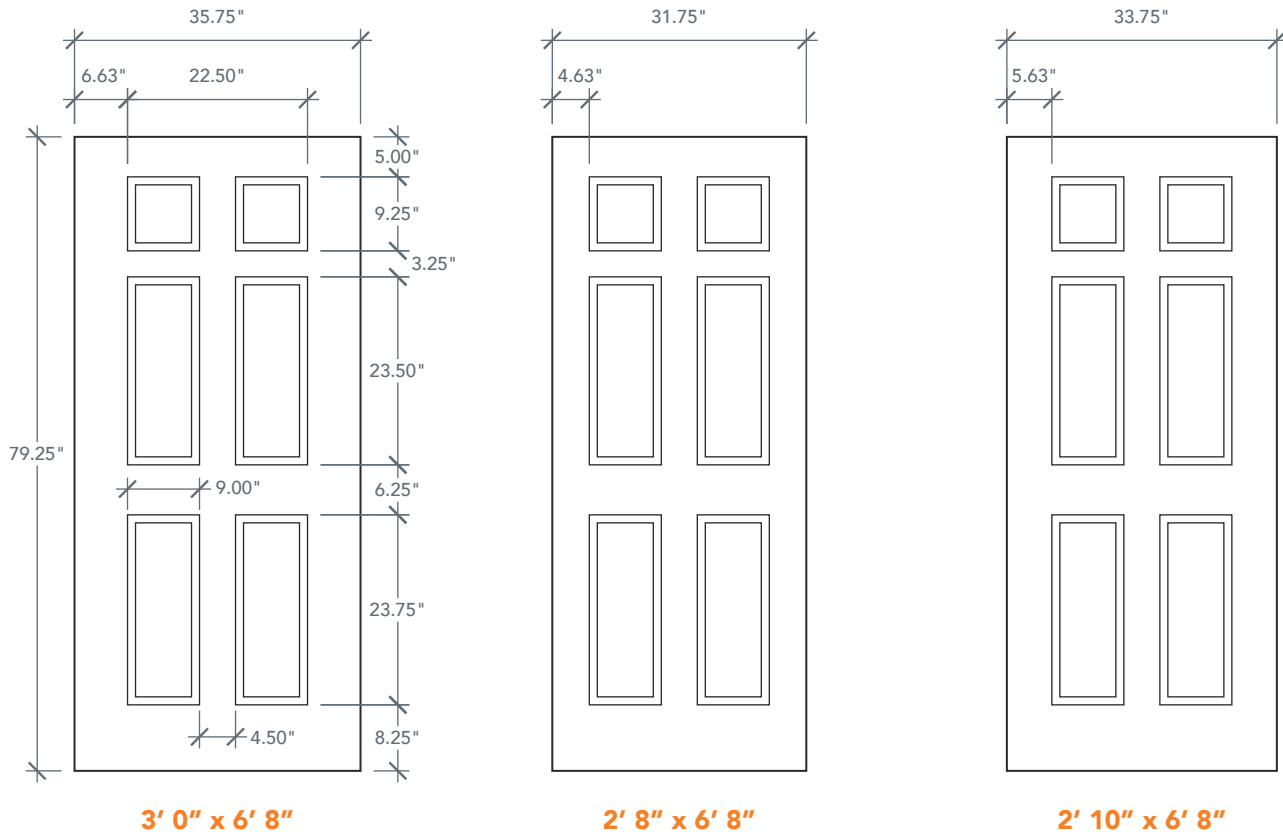

# 6'8" DRS63 TRUE SIX PANEL NARROW DOOR

SMOOTH SERIES

## AVAILABLE SIZING

ARTWORK SCALE: 1/2"=1'

**3' 0" x 6' 8"**

**2' 8" x 6' 8"**

**2' 10" x 6' 8"**

NOTE: BY REQUEST, DOOR HEIGHT COMES IN VARYING DIMENSIONS TO A MINIMUM OF 79". EXCESS WILL BE TAKEN FROM BOTTOM RAIL. ALL OTHER DIMENSIONS WILL REMAIN THE SAME.

## CUTOUTS & GLASS

A = DISTANCE FROM TOP OF DOOR TO TOP OF OPENING