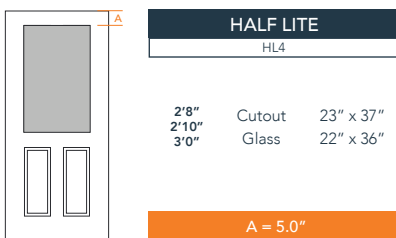

# 6'8" DRS63 TRUE SIX PANEL NARROW DOOR

SMOOTH SERIES

## AVAILABLE SIZING

ARTWORK SCALE: 1/2"=1'

**3' 0" x 6' 8"**

**2' 8" x 6' 8"**

**2' 10" x 6' 8"**

NOTE: BY REQUEST, DOOR HEIGHT COMES IN VARYING DIMENSIONS TO A MINIMUM OF 79". EXCESS WILL BE TAKEN FROM BOTTOM RAIL. ALL OTHER DIMENSIONS WILL REMAIN THE SAME.

## CUTOUTS & GLASS

A = DISTANCE FROM TOP OF DOOR TO TOP OF OPENING