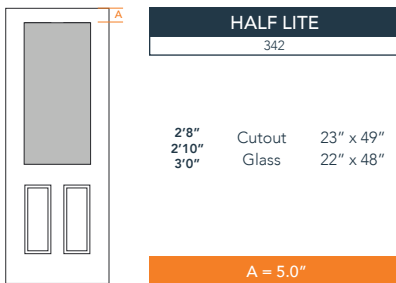

8'0" DRS6180 SIX PANEL UTILITY DOOR

SMOOTH SERIES

AVAILABLE SIZING

ARTWORK SCALE: 1/2"=1'

3' 0" x 8' 0"

2' 8" x 8' 0"

2' 10" x 8' 0"

NOTE: BY REQUEST, DOOR HEIGHT COMES IN VARYING DIMENSIONS TO A MINIMUM OF 95". EXCESS WILL BE TAKEN FROM BOTTOM RAIL. ALL OTHER DIMENSIONS WILL REMAIN THE SAME.

CUTOUTS & GLASS

A = DISTANCE FROM TOP OF DOOR TO TOP OF OPENING