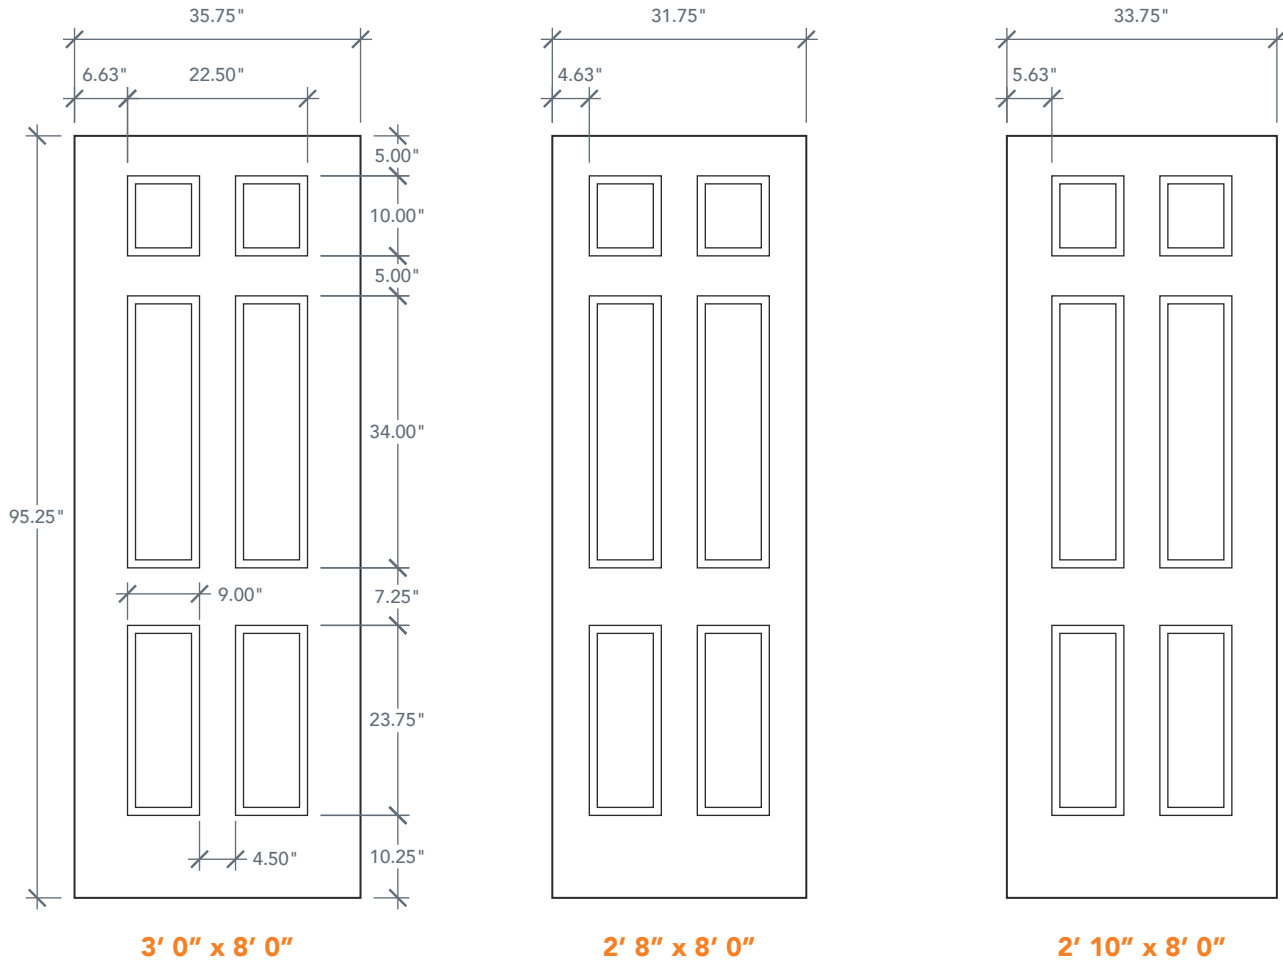

8'0" DRS6180 SIX PANEL UTILITY DOOR

SMOOTH SERIES

AVAILABLE SIZING

ARTWORK SCALE: 1/2"=1'

3' 0" x 8' 0"

2' 8" x 8' 0"

2' 10" x 8' 0"

NOTE: BY REQUEST, DOOR HEIGHT COMES IN VARYING DIMENSIONS TO A MINIMUM OF 95". EXCESS WILL BE TAKEN FROM BOTTOM RAIL. ALL OTHER DIMENSIONS WILL REMAIN THE SAME.

CUTOUTS & GLASS

A = DISTANCE FROM TOP OF DOOR TO TOP OF OPENING