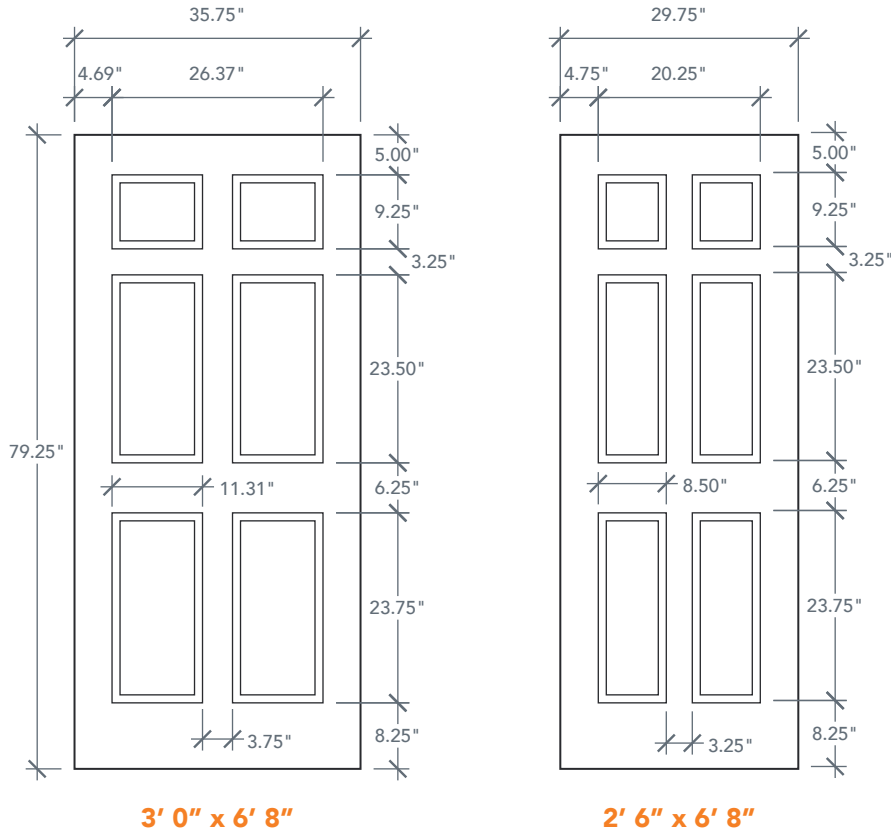

6'8" DRS60 SIX PANEL DOOR

SMOOTH SERIES

AVAILABLE SIZING

ARTWORK SCALE: 1/2"=1'

NOTE: BY REQUEST, DOOR HEIGHT COMES IN VARYING DIMENSIONS TO A MINIMUM OF 79". EXCESS WILL BE TAKEN FROM BOTTOM RAIL. ALL OTHER DIMENSIONS WILL REMAIN THE SAME.

CUTOUTS & GLASS

TOP LITE		
		TL5
2'6"	Cutout	21" x 9 1/4"
	Glass	20" x 8 1/4"
TL1		
3'0"	Cutout	26 1/2" x 9 1/4"
	Glass	25 1/2" x 8 1/4"
A = 5.0"		

HALF LITE		
2'6"	Cutout	21" x 37"
	Glass	20" x 36"
A = 5.0"		

A = DISTANCE FROM TOP OF DOOR TO TOP OF OPENING