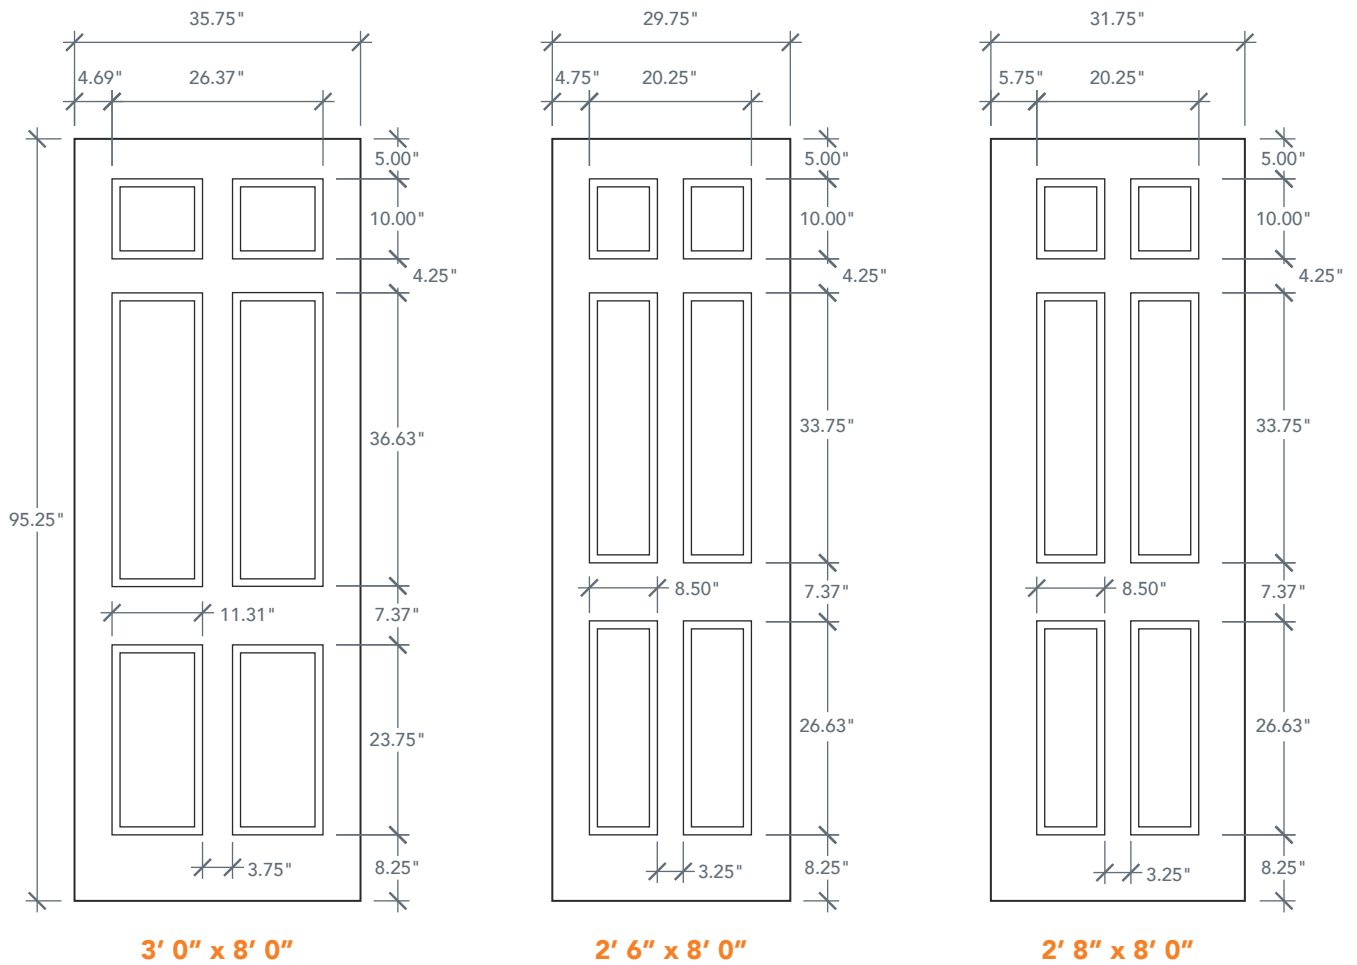

8'0" DRS6080 SIX PANEL DOOR

SMOOTH SERIES

AVAILABLE SIZING

ARTWORK SCALE: 1/2"=1'

NOTE: BY REQUEST, DOOR HEIGHT COMES IN VARYING DIMENSIONS TO A MINIMUM OF 95". EXCESS WILL BE TAKEN FROM BOTTOM RAIL. ALL OTHER DIMENSIONS WILL REMAIN THE SAME.

CUTOUTS & GLASS

A = DISTANCE FROM TOP OF DOOR TO TOP OF OPENING

MATCHING SIDELITES