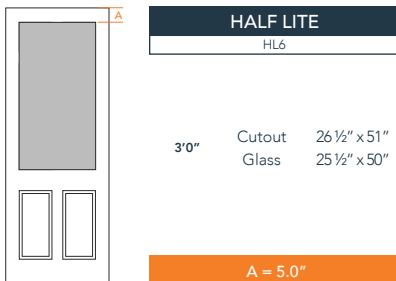

8'0" DRS6080 SIX PANEL DOOR

SMOOTH SERIES

AVAILABLE SIZING

ARTWORK SCALE: 1/2"=1'

NOTE: BY REQUEST, DOOR HEIGHT COMES IN VARYING DIMENSIONS TO A MINIMUM OF 95". EXCESS WILL BE TAKEN FROM BOTTOM RAIL. ALL OTHER DIMENSIONS WILL REMAIN THE SAME.

CUTOUTS & GLASS

A = DISTANCE FROM TOP OF DOOR TO TOP OF OPENING

MATCHING SIDELITES