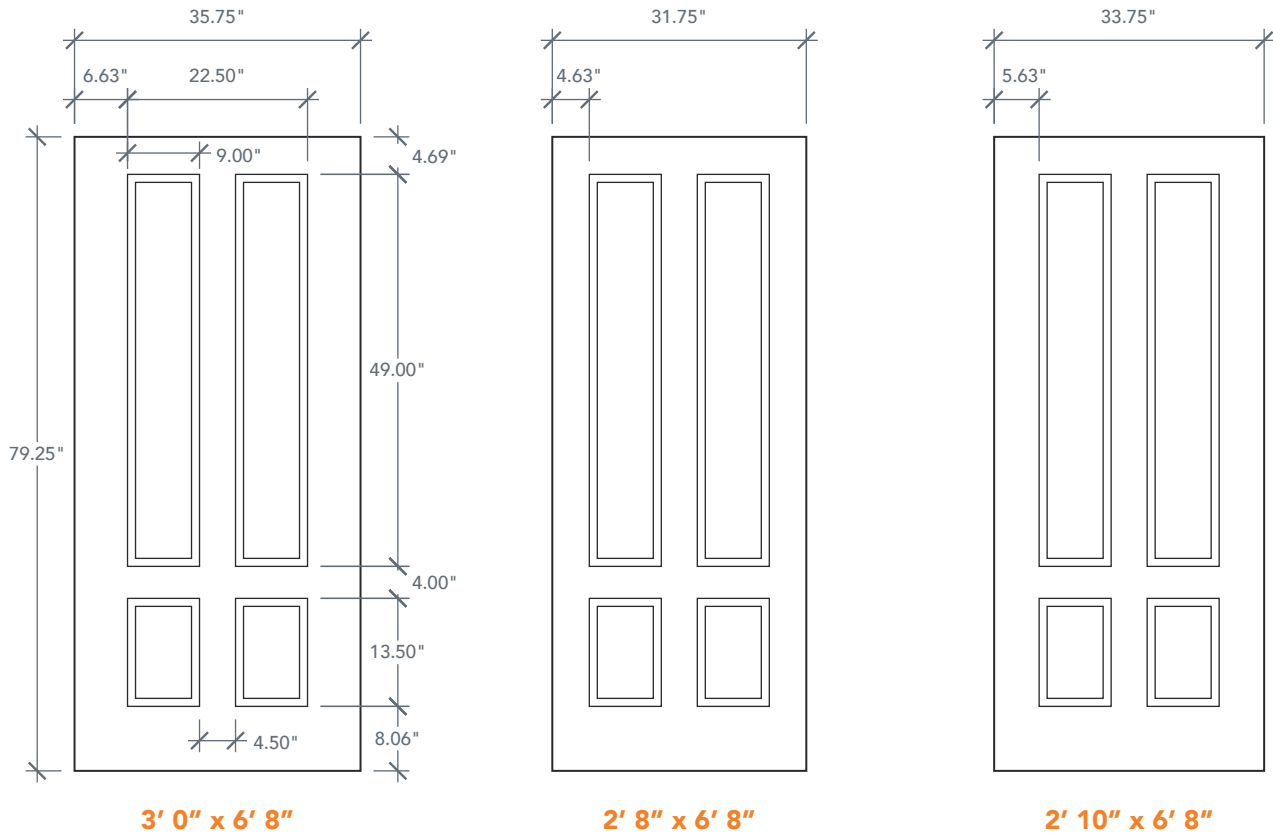

# 6'8" DRS49 3/4 FOUR PANEL DOOR

SMOOTH SERIES

## AVAILABLE SIZING

ARTWORK SCALE: 1/2"=1'

**3' 0" x 6' 8"**

**2' 8" x 6' 8"**

**2' 10" x 6' 8"**

NOTE: BY REQUEST, DOOR HEIGHT COMES IN VARYING DIMENSIONS TO A MINIMUM OF 79". EXCESS WILL BE TAKEN FROM BOTTOM RAIL. ALL OTHER DIMENSIONS WILL REMAIN THE SAME.

## CUTOUTS & GLASS

TWIN LITE 341			
2'8"	Cutout	9" x 49"	8" x 48"
2'10"			
3'0"	Glass		
A = 4.69"			

3/4 LITE 342			
2'8"	Cutout	23" x 49"	22" x 48"
2'10"			
3'0"	Glass		
A = 4.69"			

A = DISTANCE FROM TOP OF DOOR TO TOP OF OPENING

## MATCHING SIDELITES

**SLS49**  
Available Widths:  
1' 0"  
1' 2"