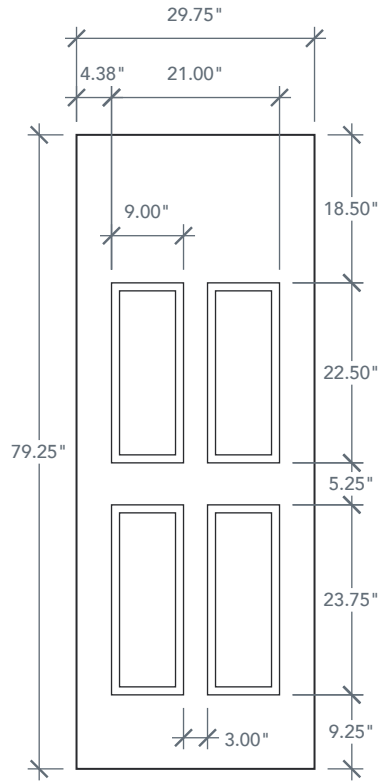

6'8" DRS42 FOUR PANEL BLANK TOP DOOR

SMOOTH SERIES

AVAILABLE SIZING

ARTWORK SCALE: 1/2"=1'

2' 6" x 6' 8"

NOTE: BY REQUEST, DOOR HEIGHT COMES IN VARYING DIMENSIONS TO A MINIMUM OF 79". EXCESS WILL BE TAKEN FROM BOTTOM RAIL. ALL OTHER DIMENSIONS WILL REMAIN THE SAME.

CUTOUTS & GLASS

HALF LITE
HL3

2'6" Cutout 21" x 37"
Glass 20" x 36"

A = 5.0"

FULL LITE
FL5

2'6" Cutout 21" x 65"
Glass 20" x 64"

A = 5.0"

A = DISTANCE FROM TOP OF DOOR TO TOP OF OPENING