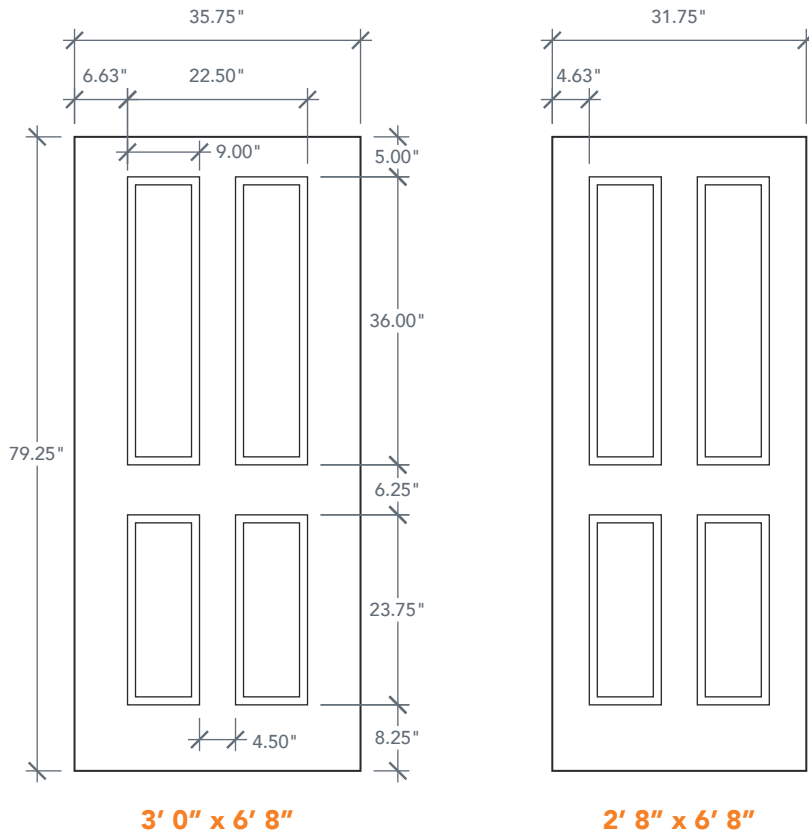

6'8" DRS41 TRUE FOUR PANEL DOOR

SMOOTH SERIES

AVAILABLE SIZING

ARTWORK SCALE: 1/2"=1'

3' 0" x 6' 8"

2' 8" x 6' 8"

NOTE: BY REQUEST, DOOR HEIGHT COMES IN VARYING DIMENSIONS TO A MINIMUM OF 79". EXCESS WILL BE TAKEN FROM BOTTOM RAIL. ALL OTHER DIMENSIONS WILL REMAIN THE SAME.

CUTOUTS & GLASS

TWIN LITE			
HL2			
2'8"	Cutout	9" x 37"	8" x 36"
3'0"			
A = 5.0"			

HALF LITE			
HL4			
2'8"	Cutout	23" x 37"	22" x 36"
3'0"			
A = 5.0"			

A = DISTANCE FROM TOP OF DOOR TO TOP OF OPENING