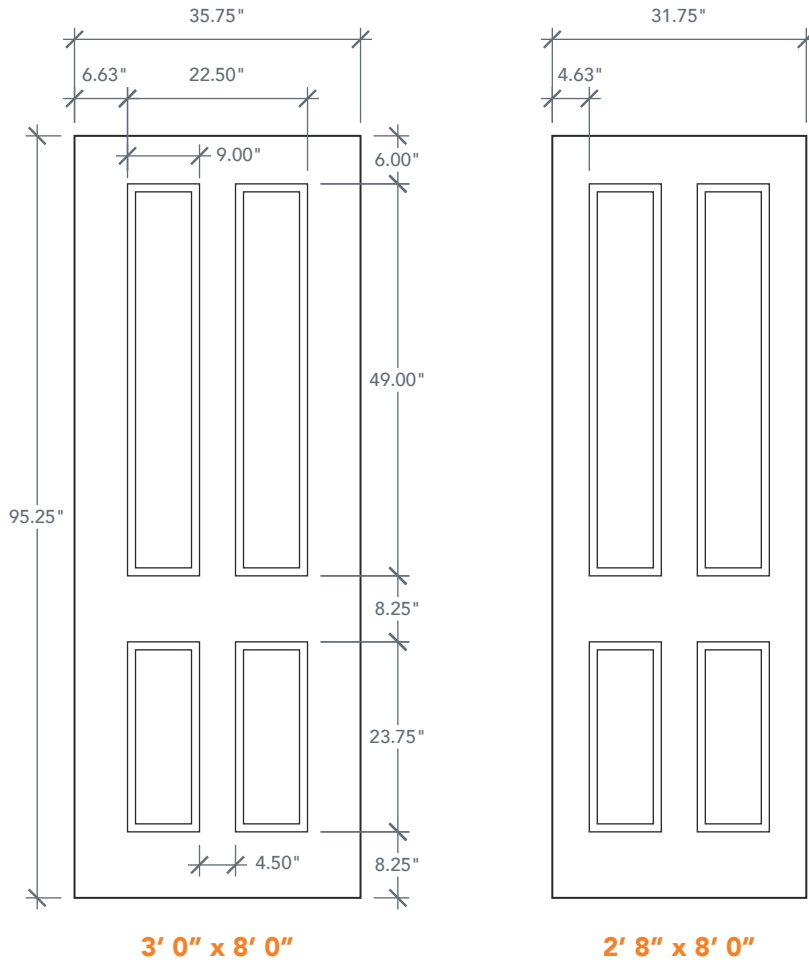

8'0" DRS4180 TRUE FOUR PANEL DOOR

SMOOTH SERIES

AVAILABLE SIZING

ARTWORK SCALE: 1/2"=1'

3' 0" x 8' 0"

2' 8" x 8' 0"

NOTE: BY REQUEST, DOOR HEIGHT COMES IN VARYING DIMENSIONS TO A MINIMUM OF 95". EXCESS WILL BE TAKEN FROM BOTTOM RAIL. ALL OTHER DIMENSIONS WILL REMAIN THE SAME.

A = DISTANCE FROM TOP OF DOOR TO TOP OF OPENING

MATCHING SIDELITES

SLS4180

Available Widths:

- 1' 0"
- 1' 2"